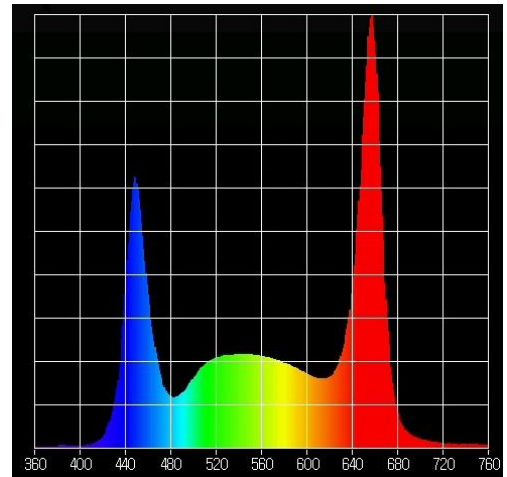

LED GROW LIGHTS BY LIGHT EFFICIENT DESIGN

Description:

17 watt full spectrum LED Grow Light. Effectively replaces a 4 foot long, 32 watt T8 grow lamp. It can be installed in an open or closed fixture, and accepts an input voltage of 120-277VAC (single end power.)

Technical Specifications	
Type	Retrofit
Mounting	G13 Bi-Pin
Material	Aluminum / Polycarbonate/ Other
Input Voltage	120-277 VAC
Power Consumption	17 watts
Power Factor	> 0.95
PAR Output (Center)	
6 inches	84 $\mu\text{mol}/\text{m}^2/\text{s}$
8 inches	42 $\mu\text{mol}/\text{m}^2/\text{s}$
10 inches	28 $\mu\text{mol}/\text{m}^2/\text{s}$
12 inches	20 $\mu\text{mol}/\text{m}^2/\text{s}$
LED Colors	Full Spectrum White and Deep Red
Coverage area	up to 4' by 1'
Dimmable	No
Beam Angle	Wide
Rated LED Life	50,000 hours
Length	48"
Width	1.0"
Height	1.2"
Mercury/Lead content	None
Warranty	5 year limited