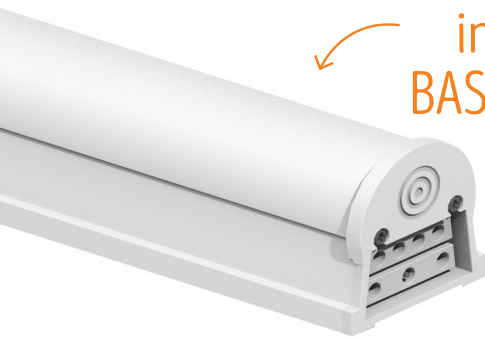

LEDBARKIT-INTERNAL DRIVER (LBI) THE LINEAR TRANSFORMER

one light – unlimited possibilities

available in both
BASE & PRO

	PRO	BASE
DIMMABLE	✓ 0-10V	—
CONTROL POWER	✓ 12V	—
FLEX COLOR	✓	—
FLEX WATT	✓	—
WARRANTY	10YR	5YR
L70	>100,000 HRS	50,000 HRS

DEFAULT CONFIGURATIONS

PART #	UPC	DESCRIPTION	WATTAGE	LUMENS	LPW	CCT (K)	DLC PRODUCT CODE
RP-LBI-G1-2F-6W-27K-WC2	844006024826	2FT PRO WARM CCT INTERNAL DRIVE LIGHT BAR	6/9/12	696-1524	116-127	2700/3000/3500	
RP-LBI-G1-2F-6W-40K-WC	844006023867	2FT PRO INTERNAL DRIVE LIGHT BAR	6/9/12	780-1560	126-137	3500/4000/5000	PFLO5RPC
RP-LBI-G1-3F-10W-27K-WC2	844006024833	3FT PRO WARM CCT INTERNAL DRIVE LIGHT BAR	10/12/15	1270-1980	127-132	2700/3000/3500	
RP-LBI-G1-3F-10W-40K-WC	844006023959	3FT PRO INTERNAL DRIVE LIGHT BAR	10/12/15	1400-2100	137-142	3500/4000/5000	PTTC4A0W
RP-LBI-G1-4F-15W-27K-WC2	844006024840	4FT PRO WARM CCT INTERNAL DRIVE LIGHT BAR	10/15/25	1260-3400	126-136	2700/3000/3500	
RP-LBI-G1-4F-15W-40K-WC	844006024079	4FT PRO INTERNAL DRIVE LIGHT BAR	10/15/25	1462-3653	136-146	3500/4000/5000	PCW0MQPB
RP-LBI-G1-4F-15W-40K-B	844006024215	4FT BASE INTERNAL DRIVE LIGHT BAR	15	1996	139	4000	PMROEESV