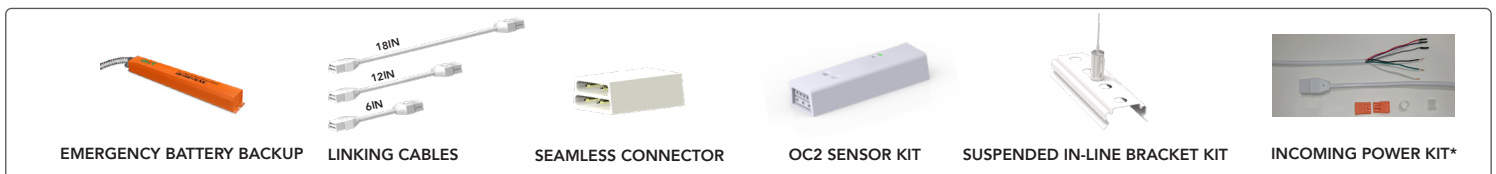

POPULAR ACCESSORIES (SOLD SEPARATELY)

*INCOMING POWER KIT NOW SOLD SEPARATELY – SEE PAGE 3 FOR DETAILS

(SEE PAGE 11 FOR MORE ACCESSORIES)

Light Efficient Design

LIGHT EFFICIENT DESIGN HEADQUARTERS 188 S. Northwest Highway • Cary, IL 60013
INNOVATION & MANUFACTURING CENTER 30 Log Bridge Road, Building 200 • Middleton, MA 01949
847.380.3540 • led-llc.com