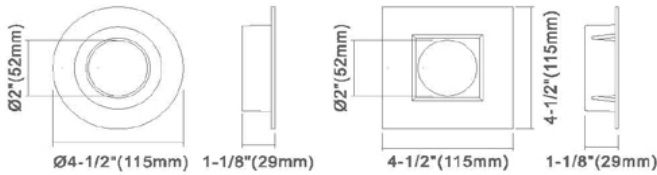

### DESCRIPTION

4" Recessed LED With Integral Driver In Connection Box  
Round & Square Options for Trims

**DIMENSIONS** ID 3 1/8" OD 4 1/2" Cut Out 3 3/4"

Ceiling Clearance Required: 3 1/2"

120V Triac Dimmable Driver Included

### ORDERING GUIDE

AD-LED-4-S15W	CCT	Trim
	- xxK	- T4xx

Example: 30K Round White Trim  
AD-LED-4-S15W-30K-T4RW

Project: \_\_\_\_\_

Location: \_\_\_\_\_

Trim: \_\_\_\_\_ Qty: \_\_\_\_\_

Notes: \_\_\_\_\_

SPECIFICATION	
Applications	Commercial & Residential Recessed
Energy Used	15 W
Color Temperature (K)	3000   4000
Light Output (lm)	1000   1020
Halogen Equivalent	100 W
Beam Angle	40°
CRI	90 +
Driver Input	120V AC 50/60 Hz
Dimming	TRIAC Dimmers 10% - 100%
Approved Location	Insulated Ceiling & Damp Locations
Air Tight	Yes
Ambient Temperature	-4°F (-20°C) to +104°F (+40°C)
Projected Life	70% Light Output at 50,000 Hours
Certification	cETLus, Energy Star, T24
Warranty	5 Year