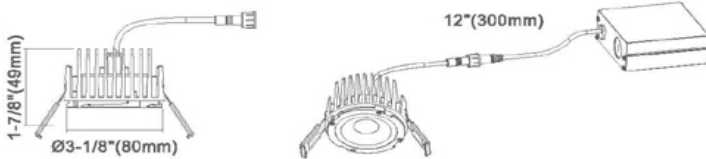

### DESCRIPTION

4" Recessed LED With Integral Driver In Connection Box  
Round & Square Options for Trims

### FEATURES & BENEFITS

- 1,000 Lm Output - High Performance Fixture
- CRI 90+ for True Color Rendering
- 3 1/2" Thick - Install Where Ceiling Space Is Limited
- Type IC Rated - No Housing Required
- Fast & Easy To Install - Save On Labor
- Driver Inside Connection Box - No Junction Box Needed

**DIMENSIONS** ID 3 1/8" OD 4 1/2" Cut Out 3 3/4"

Ceiling Clearance Required: 3 1/2"

120V Triac Dimmable Driver Included

### ORDERING GUIDE

AD-LED-4-S15W	CCT	Trim
	- xxK	- T4xx

Example: 30K Round White Trim  
AD-LED-4-S15W-30K-T4RW

Project: \_\_\_\_\_

Location: \_\_\_\_\_

Trim: \_\_\_\_\_ Qty: \_\_\_\_\_

Notes: \_\_\_\_\_

SPECIFICATION	
Applications	Commercial & Residential Recessed
Energy Used	15 W
Color Temperature (K)	3000   4000
Light Output (lm)	1000   1020
Halogen Equivalent	100 W
Beam Angle	40°
CRI	90 +
Driver Input	120V AC 50/60 Hz
Dimming	TRIAC Dimmers 10% - 100%
Approved Location	Insulated Ceiling & Damp Locations
Air Tight	Yes
Ambient Temperature	-4°F (-20°C) to +104°F (+40°C)
Projected Life	70% Light Output at 50,000 Hours
Certification	cETLus, Energy Star, T24
Warranty	5 Year