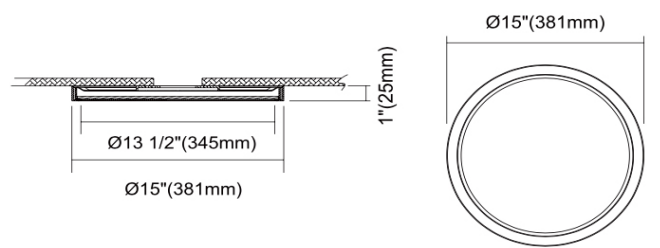

### DESCRIPTION

15" Premium Surface Mounted Energy-Efficient Fixture  
Low Profile With Narrow Flange For Architectural Appearance

### DIMENSIONS