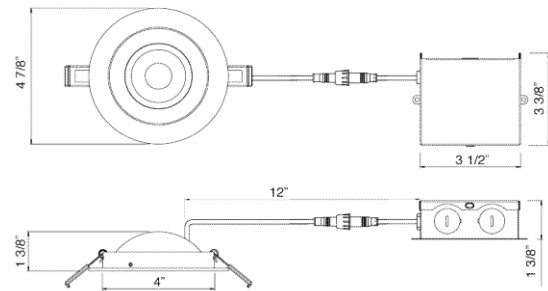

FEATURES & BENEFITS

Ideal for sloped ceilings, wall washing, highlighting artwork, task or general lighting.
 1 3/8" Deep - Fits in 1" ceiling space
 Beam options: 38° (standard), 24° & 60° available as adder
 Type IC Rated - No Housing Required
 Driver Inside Connection Box - No Junction Box Needed
 White and Black trims available
 Damp Location & Airtight

INSTALLATION & SETUP INSTRUCTIONS

ORDERING GUIDE

		Beam Angle
ADS4FGSTRGBCW-WH	White Trim	blank for 38°
ADS4FGSTRGBCW-BK	Black Trim	-24D for 24° -60D for 60°

SPECIFICATION	
Applications	Sloped ceilings, Wall washing, General lighting
Energy Used	7 W
Color Temperature (K)	red 1000 3000 4100 6500 green 8800 blue 9900
Light Output (lm)	38 475 490 500 70 16
Halogen Equivalent	50 W
Beam Angle	38° (standard), 24° & 60° available as adder
Adjusting	360° rotation with 90° tilt
CRI	80+ (for white colors)
Driver Input	120V AC 50/60 Hz
Dimming	via Smart Life app 5% - 100%
Connection Limit	maximum 200 fixtures
Junction Box Volume	9.69 cu in / max 5 No 12 AWG or 8 No 14 AWG
Approved Location	Insulated Ceiling & Damp Locations
Air Tight	Yes
Ambient Temperature	-4°F (-20°C) to +104°F (+40°C)
Projected Life	70% Light Output at 50,000 Hours
Certification	cETLus
Warranty	3 Year

DIMENSIONS

Cut Out 4 1/8" to 4 1/4" ID 4" OD 4 7/8" Depth 1 3/8"

120V Triac Dimmable Driver Included

ACCESSORIES

Sold Separately

Lotus LED Lights USA

250 H Street # 301, Blaine WA 98230 tel 360-200-5500
 Hainesport NJ, Naples FL, Vancouver WA