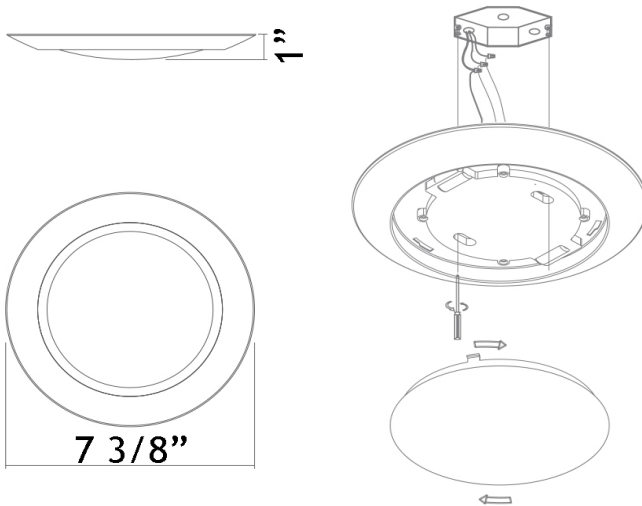

### FEATURES & BENEFITS

Fast & Easy to Install in J-Box - Save on Labor  
Wet Location - Suitable For Showers & Soffits  
CRI 90+ for True Color Rendering  
Dimmable Down to 10% Flicker Free

**DIMENSIONS**    OD 7 3/8"    Thickness 1"