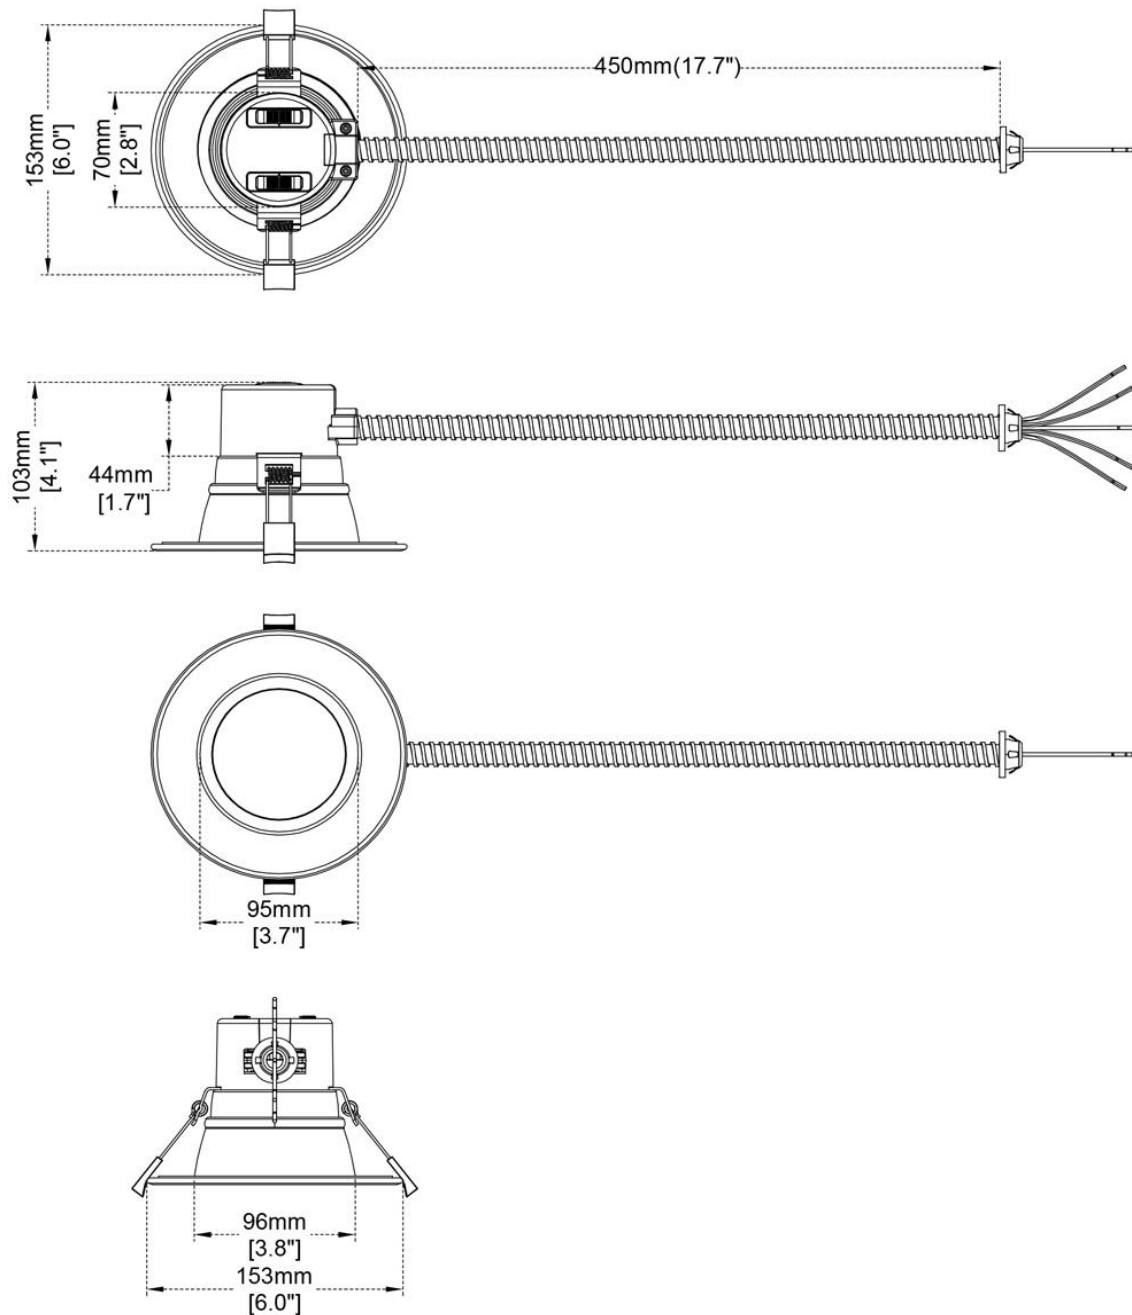

DL254-4-16W-M-A5C5

4" Round Commercial 5 CCT & 5 Wattage Selectable

Project: _____

Location: _____

Qty: _____

Notes: _____

DESCRIPTION

All in one 0-10 V dimmable 4" LED downlight for retrofit & new construction. Perfect for hospitality, healthcare, shopping mall & retail, office, exterior soffit, etc.

DIMENSIONS ID 3 3/4" OD 6" Depth 4 1/8" Regressed 1 3/8"
Cut Out 4" to 5" Ceiling Space needed 4"

SPECIFICATION	
Applications	Commercial Recessed Ceiling
Power Levels (W)	CCT / W 6 8 10 12 16
Light Output (lm)	2700K 570 790 1010 1190 1490
	3000K 580 810 1040 1230 1550
	3500K 600 850 1090 1290 1640
	4000K 620 870 1120 1320 1660
	5000K 640 890 1140 1320 1670
Color Temperature (K)	5CCT user selectable: 2700-3000-3500-4000-5000 K
Beam Angle	80°
CRI	80
Input	120V-347V AC 50/60 Hz
Dimming	0 - 10V
Approved Location	Insulated Ceiling & Wet Locations
Air Tight	Yes
Ambient Temperature	-4°F (-20°C) to +104°F (+40°C)
Projected Life	70% Light Output at 50,000 Hours
Certification	cETLus
Warranty	5 Year