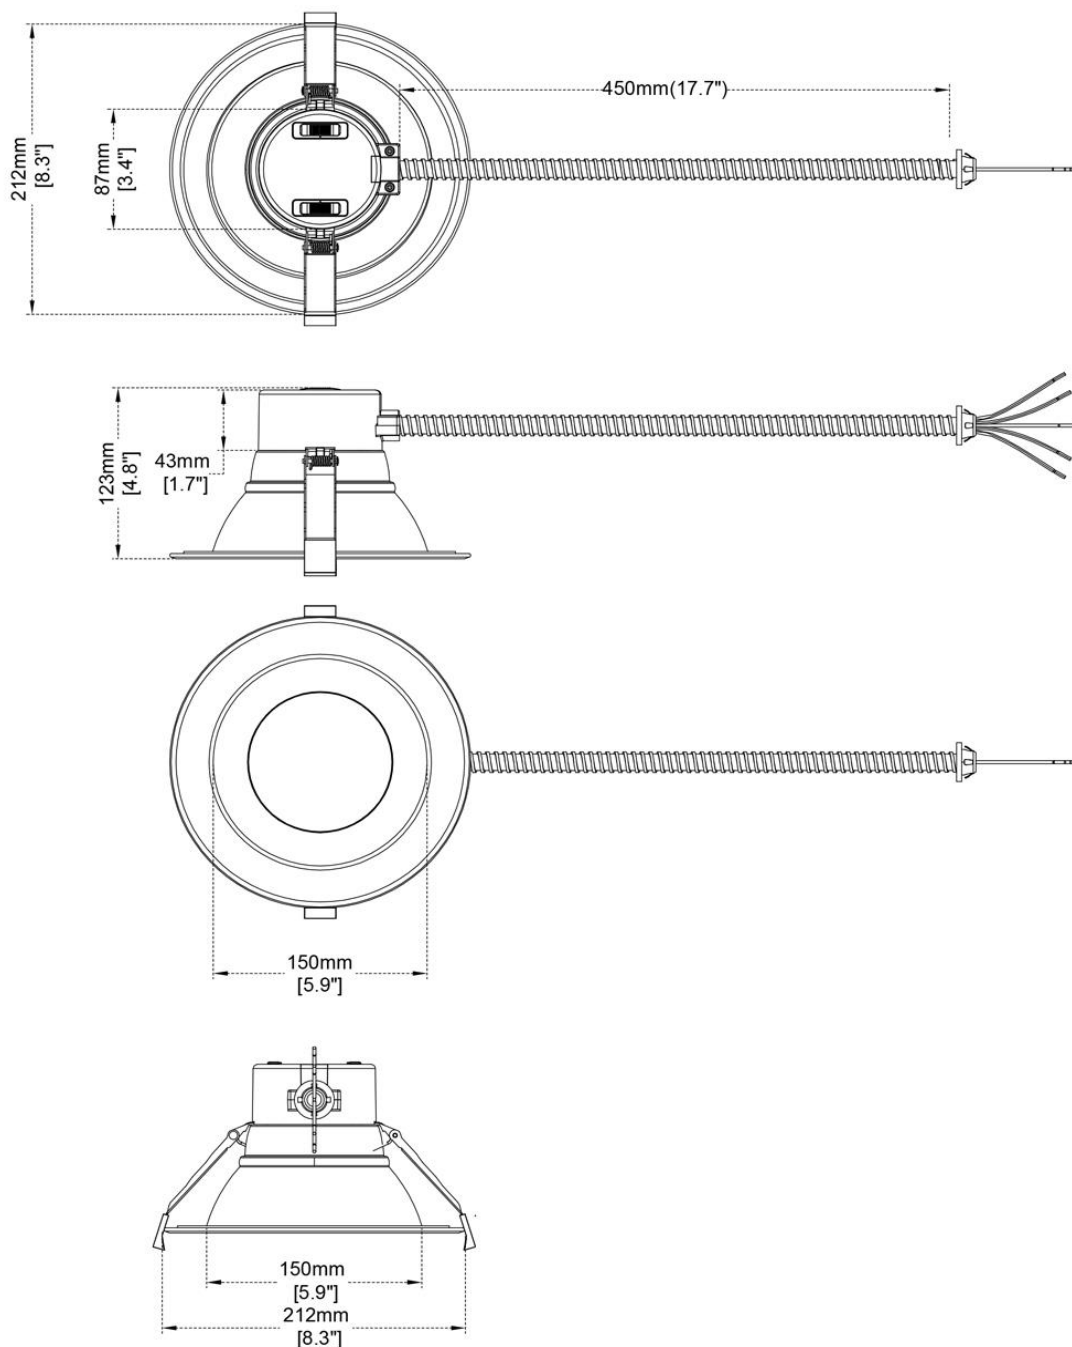

DL254-6-30W-M-A5C5-HO

6" Round Commercial 5 CCT & 5 Wattage Selectable

Project: _____

Location: _____

Qty: _____

Notes: _____

DESCRIPTION

All in one 0-10 V dimmable 6" LED downlight for retrofit & new construction. Perfect for hospitality, healthcare, shopping mall & retail, office, exterior soffit, etc.

DIMENSIONS ID 6" OD 8 1/4" Depth 4 3/4" Regressed 2"
Cut Out 6" to 7" Ceiling Space needed 4 3/4"

SPECIFICATION	
Applications	Commercial Recessed Ceiling
Power Levels (W)	CCT / W 12 16 22 26 30
Light Output (lm)	2700K 1310 1760 2300 2750 3010
	3000K 1350 1820 2390 2760 3200
	3500K 1420 1920 2530 2920 3390
	4000K 1460 1970 2580 2970 3410
	5000K 1510 2020 2650 3030 3450
Color Temperature (K)	5CCT user selectable: 2700-3000-3500-4000-5000 K
Beam Angle	85°
CRI	80
Input	120V-347V AC 50/60 Hz
Dimming	0 - 10V
Approved Location	Insulated Ceiling & Wet Locations
Air Tight	Yes
Ambient Temperature	-4°F (-20°C) to +104°F (+40°C)
Projected Life	70% Light Output at 50,000 Hours
Certification	cETLus
Warranty	5 Year