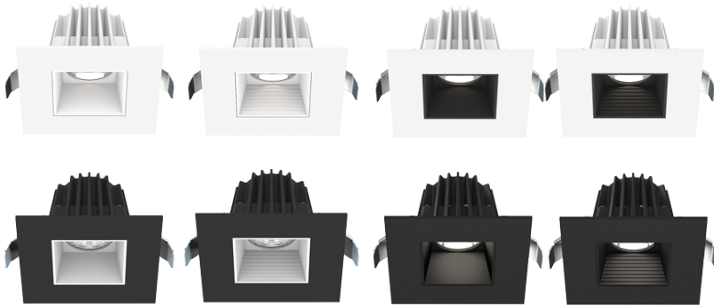

JXL-COB02-S09W-5CCT

2" Square Recessed Economy LED 9W 5CCT

Project: _____

Location: _____

Model: _____ Qty: _____

Notes: _____

DESCRIPTION

2" Square Recessed Economy LED With Integral Driver In Connection Box
Available with White & Black trims and Smooth & Baffle Reflectors

FEATURES & BENEFITS

- 5 CCT User Selectable
- CRI 90+ for True Color Rendering
- Type IC Rated - No Housing Required
- Fast & Easy To Install - Save On Labor
- 2 3/4" Deep - Install Where Ceiling Space Is Limited
- 120V Triac Dimmable Driver with Wiring Compartment Included

DIMENSIONS Fixture: Out SQ 3 1/8" In SQ 2 1/16" Depth 2 1/4"
Driver: 5 1/4" x 1 3/4" x 1 1/8" Cut Out: 2 1/2" to 2 3/4"

SPECIFICATION	
Applications	Residential Recessed
Power	9 W
Color Temperature (K)	2700 3000 3500 4000 5000
Light Output WH Reflector (lm)	550 570 610 620 630
Light Output BK Reflector (lm)	470 490 520 550 570
Beam Angle	36°
CRI	90 +
Driver Input	120V AC 50/60 Hz
J-Box Volume	3.88 in ³
Dimming	TRIAC Dimmers 20% - 100%
Approved Location	Insulated Ceiling & Damp Locations
Air Tight	Yes
Ambient Temperature	-4°F (-20°C) to +104°F (+40°C)
Projected Life	70% Light Output at 30,000 Hours
Certification	c ETL us
Warranty	3 Year

TRIM & REFLECTOR OPTIONS

2SR-SM-WH Smooth White **2SR-BF-WH** Baffle White
2SR-SM-BK Smooth Black **2SR-BF-BK** Baffle Black

ORDERING GUIDE

	Trim	Reflector
JXL-COB02-S09W-5CCT-WH-2SR-SM-WH	White	Smooth White
JXL-COB02-S09W-5CCT-WH-2SR-BF-WH	White	Baffle White
JXL-COB02-S09W-5CCT-WH-2SR-SM-BK	White	Smooth Black
JXL-COB02-S09W-5CCT-WH-2SR-BF-BK	White	Baffle Black
JXL-COB02-S09W-5CCT-BK-2SR-SM-WH	Black	Smooth White
JXL-COB02-S09W-5CCT-BK-2SR-BF-WH	Black	Baffle White
JXL-COB02-S09W-5CCT-BK-2SR-SM-BK	Black	Smooth Black
JXL-COB02-S09W-5CCT-BK-2SR-BF-BK	Black	Baffle Black