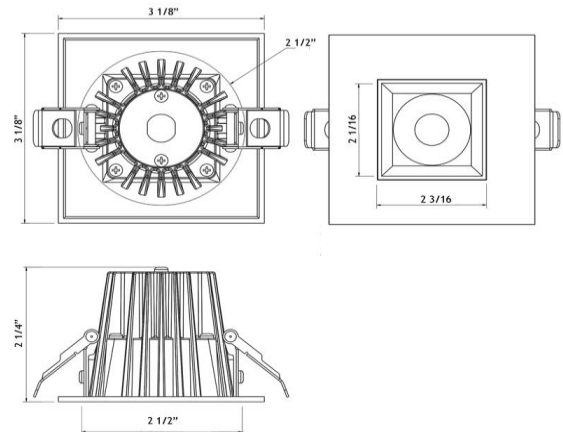

ORDERING GUIDE

	Trim	Reflector
JXL-COB02-S09W-5CCT-WH-2SR-SM-WH	White	Smooth White
JXL-COB02-S09W-5CCT-WH-2SR-BF-WH	White	Baffle White
JXL-COB02-S09W-5CCT-WH-2SR-SM-BK	White	Smooth Black
JXL-COB02-S09W-5CCT-WH-2SR-BF-BK	White	Baffle Black
JXL-COB02-S09W-5CCT-BK-2SR-SM-WH	Black	Smooth White
JXL-COB02-S09W-5CCT-BK-2SR-BF-WH	Black	Baffle White
JXL-COB02-S09W-5CCT-BK-2SR-SM-BK	Black	Smooth Black
JXL-COB02-S09W-5CCT-BK-2SR-BF-BK	Black	Baffle Black