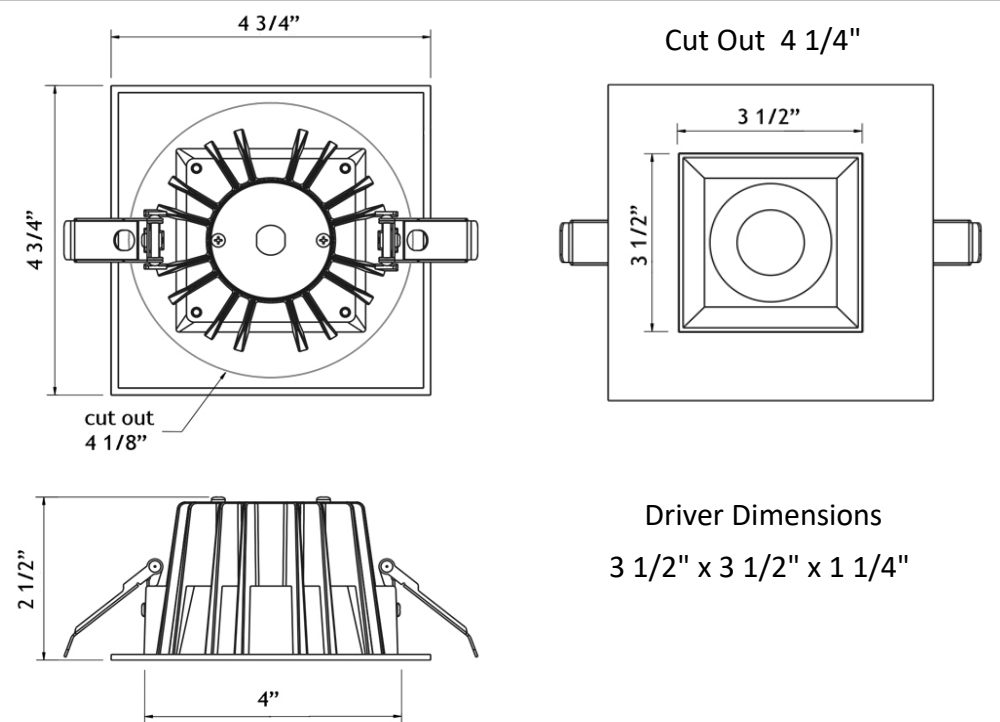

DIMENSIONS Fixture: Out SQ 4 3/4" In SQ 3 1/2" Depth 2 1/2"

ACCESSORIES

Sold Separately

[26" Long Flat Rough-In Plate model # RIP4](#)

[13" Long Flat Rough-In Plate model # MP4-2](#)

[13" Long Flanged Rough-In Plate model # MP4](#)