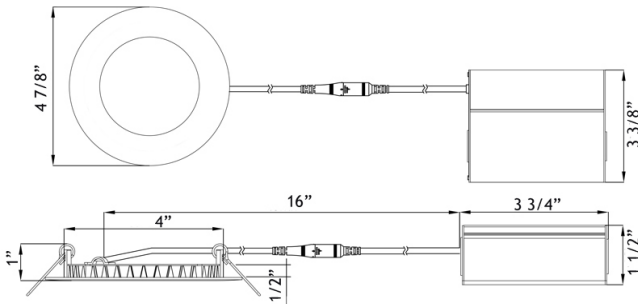

4" Round Economy Super Thin Recessed LED 11W

Type IC, Wet & Air-Tight

DESCRIPTION

4" Round Recessed LED With Integral Driver In Connection Box
Fits Where No Other Recessed Fixture Can

FEATURES & BENEFITS

- 1/2" Deep - Install Directly Under Joists - Maximum Layout Flexibility
- Driver Inside Connection Box - No Junction Box Needed
- Fast & Easy To Install - Save On Labor
- Type IC Rated - No Housing Required

MOUNTING

Cut Hole In Ceiling And Snap Fixture In Opening With Attached Spring Clips. Ceiling Clearance Required For Driver: 2"

DIMENSIONS: ID 4" OD 4 7/8" Cut Out 4" to 4 1/4"

120V TRIAC Dimmable
Driver Included

Project: _____

Location: _____

Cat #: _____ Qty: _____

Notes: _____

SPECIFICATION

Applications	Recessed Ceiling, Showers & Soffits	
Energy Used	11 W	
Colour Temperature	3000	4100
Light Output	700	730
Halogen Equivalent	65 W	
Beam Angle	110°	
CRI	80	
Default Driver Input	120V AC	Triac Dimmable
Optional Driver Input	120V-347V AC	0-10V Dimmable
Power Factor	0.95	
Approved Location	Insulated Ceiling, Wet & Damp Locations	
IP Rating	IP 54	
Air Tight	Yes	
Ambient Temperature	-40°F (-40°C) to +104°F (+40°C)	
Projected Life	70% Light Output at 36,000 Hours	
Certification	cULus, Energy Star	
Warranty	5 Year	

ACCESSORIES

Sold Separately

Low Voltage Extension Cables
10ft - cat # **EXC10**
Max 40 ft Allowed. FT4 / CMR rated

Flat Rough-In Plates - cat # **RIP4**

Flanged Rough-In Plate - cat # **FRP4**

Goof Ring OD 5 3/4"
White cat # **GR4** Black cat # **GR4-BK**