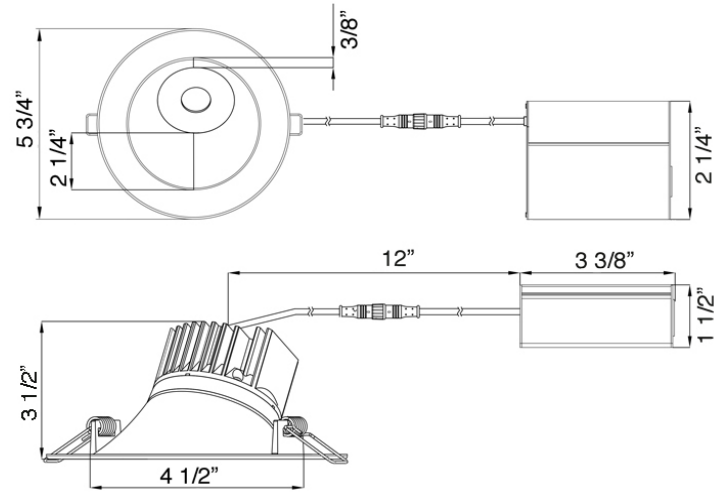

LD3R-4RSL

4" Round 30° Sloped Regressed LED 15W

Project: _____

Location: _____

Model: _____ Qty: _____

Notes: _____

DESCRIPTION

4" Round 30° Sloped Regressed LED
With Integral Driver In Connection Box

FEATURES & BENEFITS

3/4" Regressed & with 38° Directional Beam for Reduced Glare
3 1/2" Deep - Install Where Ceiling Space Is Limited
Type IC, Air-Tight & Wet Location rated
5CCT user selectable 2700-3000-3500-4000-5000K
or **Dim to Warm** 3000K to 1800K options
CRI 90+ for True Color Rendering
Driver Inside Connection Box - No Junction Box Needed

MOUNTING

Cut Hole In Ceiling And Snap Fixture In Opening
With Attached Spring Clips
Ceiling Clearance Required for driver to fit: 3 1/2"

DIMENSIONS: ID 4 1/2"; OD 5 3/4"; Cut Out 4 1/2" to 5"

120V TRIAC Dimmable

AVAILABLE TRIMS

White

Black

ACCESSORIES

Sold Separately

Low Voltage Extension Cables. Max 40 ft Allowed

[6ft - model # EXC6](#)

[20ft - model # EXC20](#)