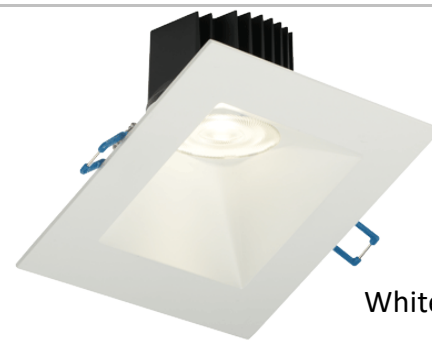

AVAILABLE TRIMS

White