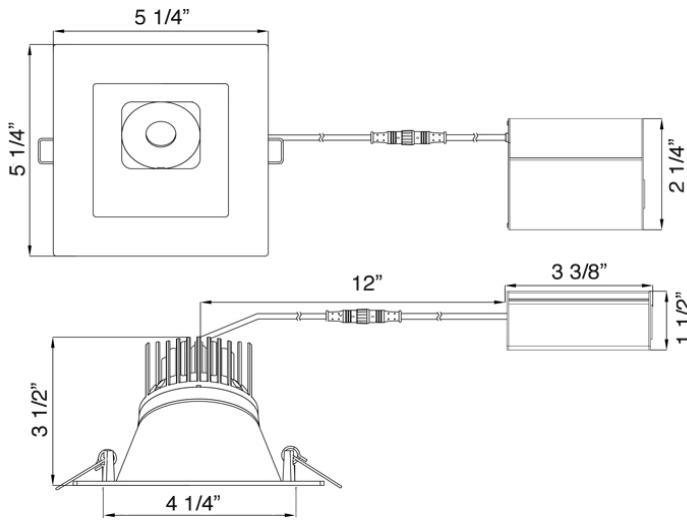

LD3S-5SSL

5" Square 30° Sloped Regressed LED 15W

Project: _____

Location: _____

Model: _____ Qty: _____

Notes: _____

DESCRIPTION

5" Square **30° Sloped** Regressed LED
With Integral Driver In Connection Box

FEATURES & BENEFITS

3/4" Regressed & with 38° Directional Beam for Reduced Glare
3 1/2" Deep - Install Where Ceiling Space Is Limited
Type IC, Air-Tight & Wet Location rated
5CCT user selectable 2700-3000-3500-4000-5000K
or **Dim to Warm** 3000K to 1800K options
CRI 90+ for True Color Rendering
Driver Inside Connection Box - No Junction Box Needed

MOUNTING

Cut Hole In Ceiling And Snap Fixture In Opening
With Attached Spring Clips
Ceiling Clearance Required for driver to fit: 3 1/2"

DIMENSIONS: ID 4 1/2", OD 5 1/4" Square, Depth 3 1/2"

Cut Out 5" Round Hole

AVAILABLE TRIMS

White

Black

ACCESSORIES

Sold Separately

Low Voltage Extension Cables. Max 40 ft Allowed

[6ft - model # EXC6](#)

[20ft - model # EXC20](#)