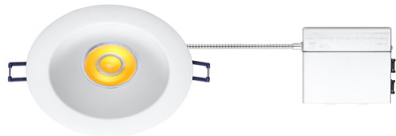

120V TRIAC Dimmable Driver Included

Optional 120V-347V Driver 0-10V Dimmable

Order Separately as
Cat # LLL-LD1535TR