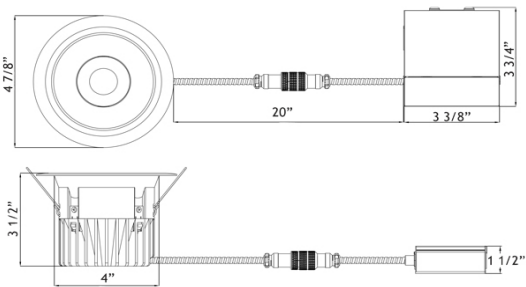

#### DIMENSIONS ID 4" OD 4 7/8" Cut Out 4" to 4 1/4"

Ceiling Clearance Required: 3"