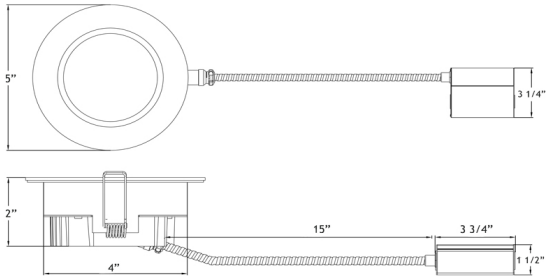

Type IC, Air-Tight, Wet & Plenum

DESCRIPTION

4" Round Recessed LED With Integral Driver In Connection Box
Commercial Grade Quality With Architectural Design

FEATURES & BENEFITS

2" Deep - Install Where Ceiling Space Is Limited
Type IC Rated - No Housing Required
CRI 90+ for True Color Rendering
Fast & Easy To Install - Save On Labor
Driver Inside Connection Box - No Junction Box Needed
Armored Cable & Metal Connectors - Open Plenum Rated

MOUNTING

Cut Hole In Ceiling And Snap Fixture In Opening With Attached Spring Clips. Ceiling Clearance Required: 2"

DIMENSIONS: ID 4" OD 5" Cut Out 4" to 4 1/4"

120V TRIAC Dimmable Driver Included

Optional 120V-347V Driver 0-10V Dimmable