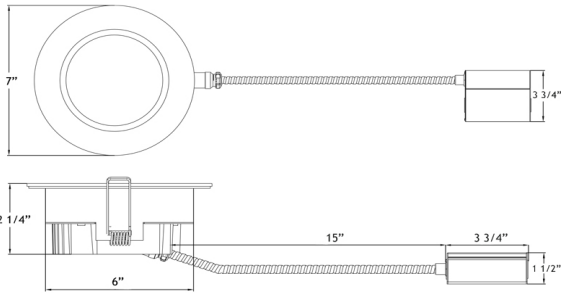

120V TRIAC Dimmable Driver Included