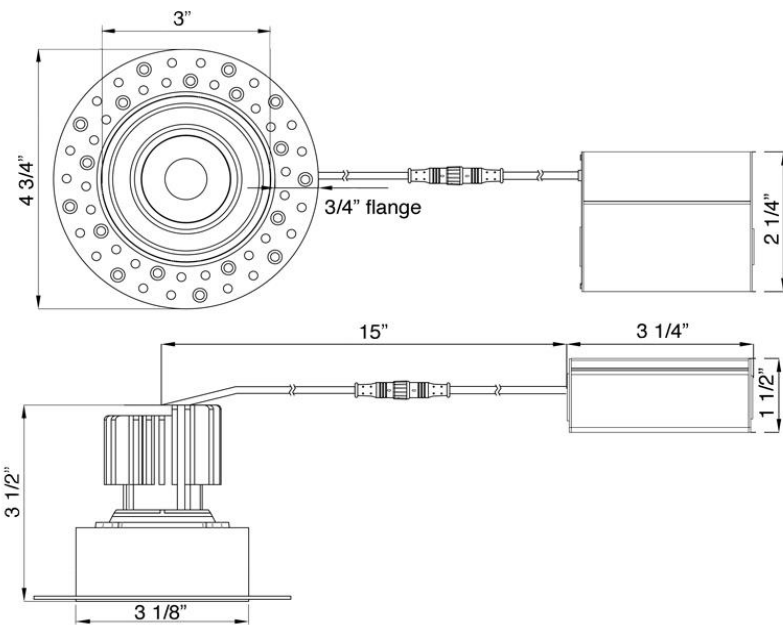

LRG3-HO-IT

3" Round Regressed Gimbal LED High Output 11W - Trimless

Project: _____

Location: _____

Model #: _____ Qty: _____

Notes: _____

DESCRIPTION

3" Round Regressed Trimless Gimbal LED
 With Integral Driver In Connection Box
 Gimbal Yet Air-Tight Without Housing Needed

FEATURES & BENEFITS

3 1/2" Deep - Install Where Ceiling Space Is Limited
 Invisible Trim for High-End Contemporary Installations
 Type IC Rated - No Housing Required
 Air-Tight & Wet Location rated
5CCT user selectable 2700-3000-3500-4000-5000K
 or **Dim to Warm** 3000K to 1800K options
 CRI 90+ for True Color Rendering
 Driver Inside Connection Box - No Junction Box Needed
 Twist & lock mounting of fixture to trim

DIMENSIONS: ID 3 1/8" OD 4 3/4" Cut Out 3 1/8"

Ceiling Clearance Required: 4"

120V TRIAC Dimmable Optional 120V-347V

Driver Included

Driver 0-10V Dimmable
 Order Separately as
model # LLL-LD1025T3

ORDERING GUIDE

AVAILABLE TRIMS

White

Black

ACCESSORIES

Sold Separately

Low Voltage Extension Cables. Max 40 ft Allowed
[6ft - model # EXC6](#)
[20ft - model # EXC20](#)

Mounting Plate

We do not have suitable mounting plate currently