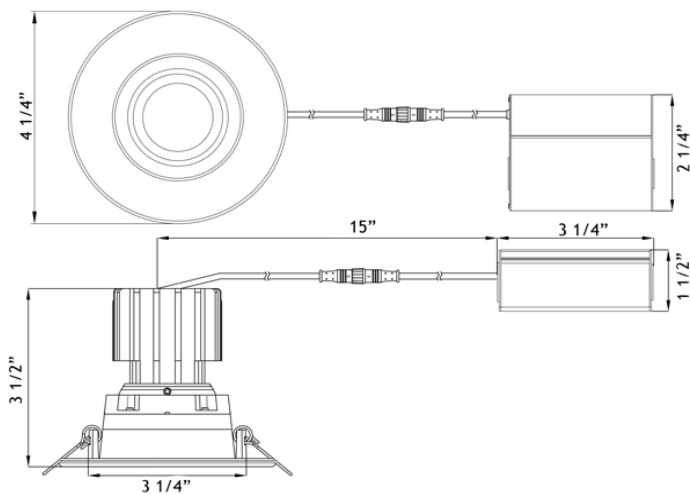

LRG3-HO

3" Round Regressed Gimbal LED High Output 11W

Project: _____

Location: _____

Model #: _____ Qty: _____

Notes: _____

DESCRIPTION

3" Round Regressed Gimbal LED
 With Integral Driver In Connection Box
 Gimbal Yet Air-Tight Without Housing Needed
 2nd generation **High Output** of our original patented best seller

MOUNTING

Cut Hole In Ceiling And Snap Fixture In Opening
 With Attached Spring Clips
 Ceiling Clearance Required: 3 1/2"

DIMENSIONS: ID 3 1/4" OD 4 1/4" Cut Out 3 1/4" to 3 1/2"

120V TRIAC Dimmable
 Driver Included

AVAILABLE TRIMS

White

Black

Oil Rubbed Bronze

ACCESSORIES

Sold Separately

Low Voltage Extension Cables. Max 40 ft Allowed
[6ft - model # EXC6](#)
[20ft - model # EXC20](#)

[Flat Rough-In Plates - model # RIP312](#)