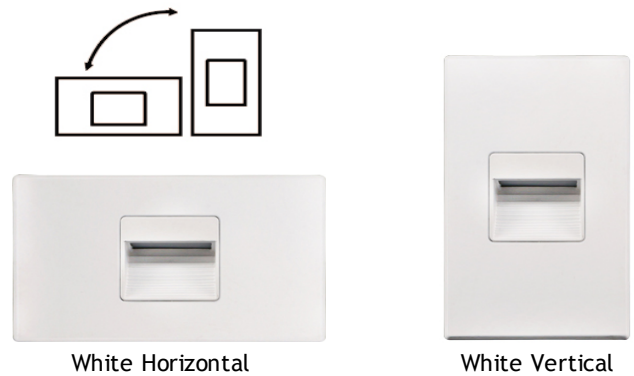

**Mini Die-Cast LED Step Light**

Project: \_\_\_\_\_

Location: \_\_\_\_\_

Qty: \_\_\_\_\_

Notes: \_\_\_\_\_

**DESCRIPTION**

Light by Lotus Step or Wall Light can be used Indoor & Outdoor  
 Great for highlighting stairs, walls & walkways  
 Dual Horizontal & Vertical mounting option in one fixture  
 Not dimmable 3000K and Dim to Warm 3000K to 2000K

**FEATURES & BENEFITS**

2.5W total power consumption  
 No remote driver needed  
 Fits into 2" x 4" junction box  
 ETL listed for wet locations

SPECIFICATION	
Applications	Stairways, Walkways, Patios, Decks
Energy Used (W)	2.5 W
Color Temperature (K)	3000   Dim to Warm 3000-2000K
Light Output (lm)	125 lm
Halogen Equivalent	15 W
CRI	90 +
Input	120 V AC
Dimming	Not dimmable   Triac Dimmable
Ambient Temperature	-4°F (-20°C) to +104°F (+40°C)
Approved Location	Wet & Dry
Projected Life	70% Light Output at 50,000 Hours
Certification	cETLus
Warranty	5 Year

**DIMENSIONS**      4 1/2" x 2 3/4"      Faceplate Thickness 5/16"

**Mounting and Trim Options**

White Horizontal

White Vertical

**ORDERING GUIDE**

CCT	Trim Color	Model	
3000K	White	LSD-3K-WH	Not Dimmable
3000K	Black	LSD-3K-BK	Not Dimmable
DTW 30-20K	White	LSD-32K-WH	Dimmable
DTW 30-20K	Black	LSD-32K-BK	Dimmable