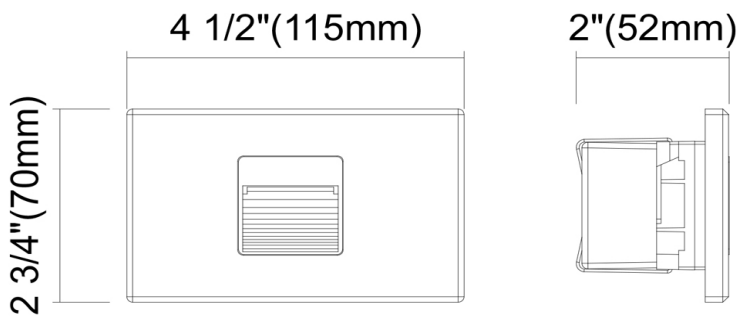

**Mini Die-Cast LED Step Light**

Project: \_\_\_\_\_

Location: \_\_\_\_\_

Qty: \_\_\_\_\_

Notes: \_\_\_\_\_

**DESCRIPTION**

Light by Lotus Step or Wall Light can be used Indoor & Outdoor  
 Great for highlighting stairs, walls & walkways  
 Dual Horizontal & Vertical mounting option in one fixture  
 Not dimmable 3000K and Dim to Warm 3000K to 2000K

**FEATURES & BENEFITS**

2.5W total power consumption  
 No remote driver needed  
 Fits into 2" x 4" junction box  
 ETL listed for wet locations

SPECIFICATION	
Applications	Stairways, Walkways, Patios, Decks
Energy Used (W)	2.5 W
Color Temperature (K)	3000   Dim to Warm 3000-2000K
Light Output (lm)	125 lm
Halogen Equivalent	15 W
CRI	90 +
Input	120 V AC
Dimming	Not dimmable   Triac Dimmable
Ambient Temperature	-4°F (-20°C) to +104°F (+40°C)
Approved Location	Wet & Dry
Projected Life	70% Light Output at 50,000 Hours
Certification	cETLus
Warranty	5 Year

**DIMENSIONS**      4 1/2" x 2 3/4"      Faceplate Thickness 5/16"

**Mounting and Trim Options**

White Horizontal

White Vertical

**ORDERING GUIDE**

CCT	Trim Color	Model	
3000K	White	LSD-3K-WH	Not Dimmable
3000K	Black	LSD-3K-BK	Not Dimmable
DTW 30-20K	White	LSD-32K-WH	Dimmable
DTW 30-20K	Black	LSD-32K-BK	Dimmable