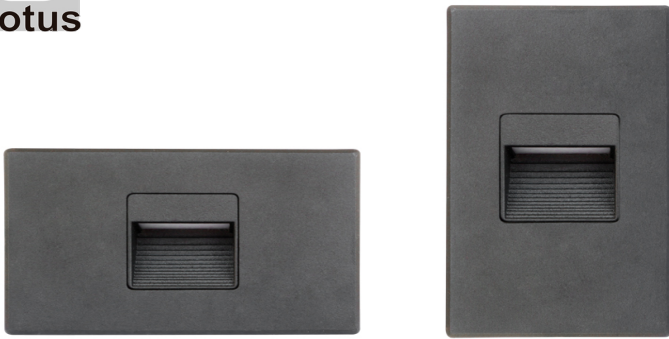

**Mini Die-Cast LED Step Light**

Project: \_\_\_\_\_

Location: \_\_\_\_\_

Qty: \_\_\_\_\_

Notes: \_\_\_\_\_

**DESCRIPTION**

Light by Lotus Step or Wall Light can be used Indoor & Outdoor  
 Great for highlighting stairs, walls & walkways  
 Dual Horizontal & Vertical mounting option in one fixture  
 Not dimmable 3000K and Dim to Warm 3000K to 2000K

**FEATURES & BENEFITS**

2.5W total power consumption  
 No remote driver needed  
 Fits into 2" x 4" junction box  
 ETL listed for wet locations

SPECIFICATION	
Applications	Stairways, Walkways, Patios, Decks
Energy Used (W)	2.5 W
Color Temperature (K)	3000   Dim to Warm 3000-2000K
Light Output (lm)	125 lm
Halogen Equivalent	15 W
CRI	90 +
Input	120 V AC
Dimming	Not dimmable   Triac Dimmable
Ambient Temperature	-4°F (-20°C) to +104°F (+40°C)
Approved Location	Wet & Dry
Projected Life	70% Light Output at 50,000 Hours
Certification	cETLus
Warranty	5 Year

**DIMENSIONS**      4 1/2" x 2 3/4"      Faceplate Thickness 5/16"

**Mounting and Trim Options**

White Horizontal

White Vertical

**ORDERING GUIDE**

CCT	Trim Color	Model	
3000K	White	LSD-3K-WH	Not Dimmable
3000K	Black	LSD-3K-BK	Not Dimmable
DTW 30-20K	White	LSD-32K-WH	Dimmable
DTW 30-20K	Black	LSD-32K-BK	Dimmable