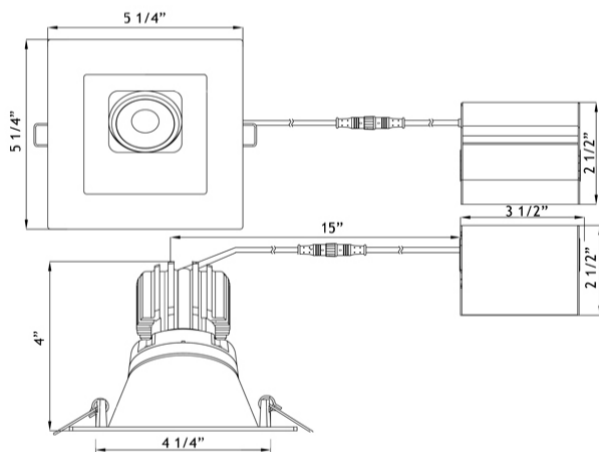

LSG3-HO-5SSL

5" Square Sloped Regressed Gimbal LED High Output 11W

Project: _____

Location: _____

Model #: _____ Qty: _____

Notes: _____

DESCRIPTION

5" Square Sloped Regressed Gimbal LED
 With Integral Driver In Connection Box
 Gimbal Yet Air-Tight Without Housing Needed
30° Sloped Trim for Wall Washing and Ceilings from 5° to 55°
 2nd generation **High Output** of our original patented best seller

MOUNTING

Cut Hole In Ceiling And Snap Fixture In Opening
 Ceiling Clearance Required: 3 1/2"

DIMENSIONS: ID 4 1/2" OD 5 1/4" Square

Cut Out 4 1/2" to 5" Round Hole

120V TRIAC Dimmable
 Driver Included

Optional 120V-347V
 Driver 0-10V Dimmable