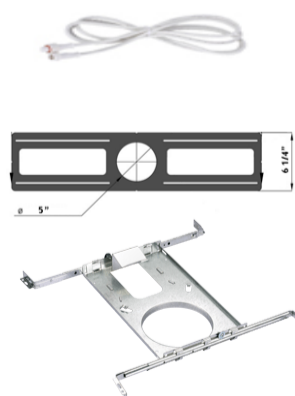

LSG3-HO-5SSL

5" Square Sloped Regressed Gimbal LED High Output 11W

Project: _____

Location: _____

Model #: _____ Qty: _____

Notes: _____

DESCRIPTION

5" Square Sloped Regressed Gimbal LED
 With Integral Driver In Connection Box
 Gimbal Yet Air-Tight Without Housing Needed
30° Sloped Trim for Wall Washing and Ceilings from 5° to 55°
 2nd generation **High Output** of our original patented best seller

- [5CCT White Trim](#)
- [5CCT Black Trim](#)
- [5CCT Oil Rubbed Bronze](#)
- [Dim to Warm White Trim](#)
- [Dim to Warm Black Trim](#)
- [Dim to Warm Oil Rubbed Bronze](#)

SPECIFICATION	
Applications	Sloped Ceilings 5° to 55°, Wall Washing
Power	11 W
Color Temperature	5CCT: 2700 3000 3500 4000 5000 DTW 30-18K
Light Output	840 900 960 980 1000 760
Halogen Equivalent	90 W
Beam Angle	38° Beam with 20° tilt and 360° rotation
CRI	90 +
Default Driver Input	120V AC Triac Dimmable
Optional Driver Input	120V-347V AC 0-10V Dimmable
Junction Box Wire Capacity	Max 5 No 12 AWG or 8 No 14 AWG
Power Factor	0.95
Approved Location	Insulated Ceiling & Wet Locations
IP Rating	IP 54
Air Tight	Yes
Ambient Temperature	-40°F (-40°C) to +104°F (+40°C)
Projected Life	70% Light Output at 50,000 Hours
Certification	cULus
Warranty	10 Year Residential / 5 Year Commercial

AVAILABLE TRIMS

White

Black

Oil Rubbed Bronze

ACCESSORIES

Sold Separately

Low Voltage Extension Cables. Max 40 ft Allowed

- [6ft - model # EXC6](#)
- [20ft - model # EXC20](#)

[Flat Rough-In Plates - model # RIP5](#)

[Flanged Plate with Hanger Bars model # FRP412](#)

COMPLIANCE

Type IC
 Air-Tight
 Wet Location

USA Patent # US 10,344,952 B2 | Canada # 2,967,954 | Other Patents Pending