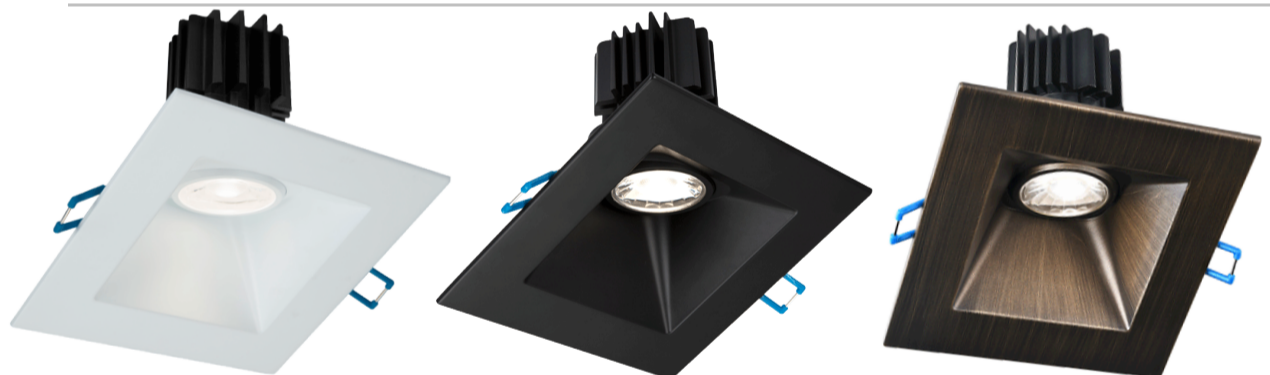

AVAILABLE TRIMS

White

Black

Oil Rubbed Bronze