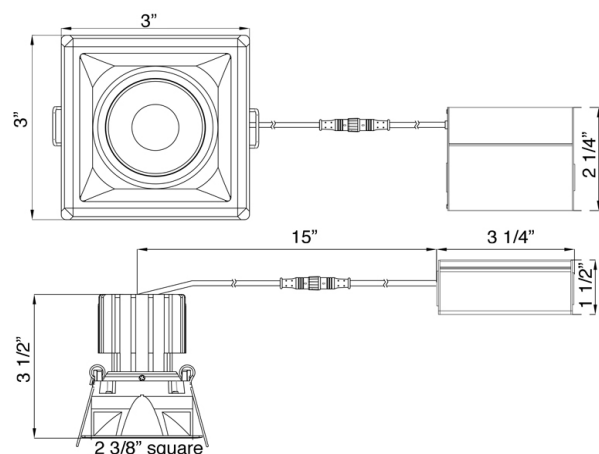

MOUNTING

Cut 2 1/2" Square Hole In Ceiling And Snap Fixture In Opening
With Attached Spring Clips
Ceiling Clearance Required: 4"

DIMENSIONS: ID 2 3/8" square OD 3" Cut Out 2 1/2" square

120V TRIAC Dimmable Optional 120V-347V

Driver Included

Driver 0-10V Dimmable
Order Separately as
[model # LLL-LD1025T3](#)

ORDERING GUIDE

- LSG3-5CCT-HO-TT-WH
- LSG3-5CCT-HO-TT-BK
- LSG3-3018K-HO-TT-WH
- LSG3-3018K-HO-TT-BK

- [5CCT White Trim](#)
- [5CCT Black Trim](#)
- [Dim to Warm White Trim](#)
- [Dim to Warm Black Trim](#)

SPECIFICATION	
Applications	Sloped Ceilings up to 20°, General Lighting
Power	11 W
Color Temperature	5CCT: 2700 | 3000 | 3500 | 4000 | 5000 | DTW 30-18K
Light Output	880 | 940 | 1000 | 1030 | 1040 | 750
Halogen Equivalent	90 W
Beam Angle	38° Beam with 20° tilt and 360° rotation
CRI	90 +
Default Driver Input	120V AC Triac Dimmable
Optional Driver Input	120V-347V AC 0-10V Dimmable
Junction Box Wire Capacity	Max 5 No 12 AWG or 8 No 14 AWG
Power Factor	0.95
Approved Location	Insulated Ceiling & Wet Locations
IP Rating	IP 54
Air Tight	Yes
Ambient Temperature	-40°F (-40°C) to +104°F (+40°C)
Projected Life	70% Light Output at 50,000 Hours
Certification	cULus
Warranty	10 Year Residential / 5 Year Commercial