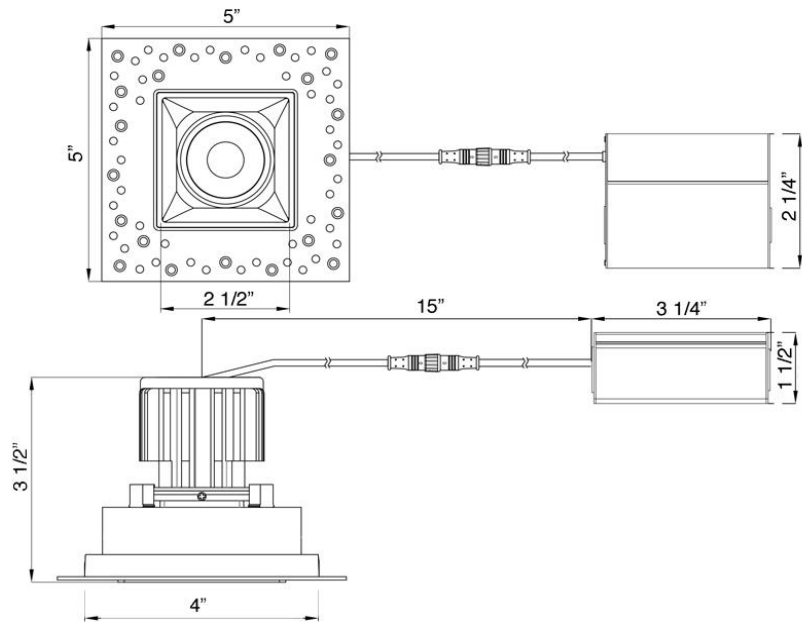

LSG3-HO-IT

3" Square Regressed Gimbal LED High Output 11W - Trimless

Project: _____

Location: _____

Model #: _____ Qty: _____

Notes: _____

DESCRIPTION

3" Square Regressed Trimless Gimbal LED
 With Integral Driver In Connection Box
 Gimbal Yet Air-Tight Without Housing Needed

FEATURES & BENEFITS

3 1/2" Deep - Install Where Ceiling Space Is Limited
 Invisible Trim for High-End Contemporary Installations
 Type IC Rated - No Housing Required
 Air-Tight & Wet Location rated
5CCT user selectable 2700-3000-3500-4000-5000K
 or **Dim to Warm** 3000K to 1800K options
 CRI 90+ for True Color Rendering
 Driver Inside Connection Box - No Junction Box Needed
 Push-in / push-out mounting of fixture to trim

DIMENSIONS: ID 4" Round OD 5" Square Cut Out 4" Round
 Ceiling Clearance Required: 4"

120V TRIAC Dimmable Optional 120V-347V

Driver Included Driver 0-10V Dimmable
 Order Separately as
model # LLL-LD1025T3

AVAILABLE TRIMS

White

Black

ACCESSORIES

Sold Separately

Low Voltage Extension Cables. Max 40 ft Allowed

- [6ft - model # EXC6](#)
- [20ft - model # EXC20](#)

[26" Long Flat Rough-In Plate model # RIP4](#)