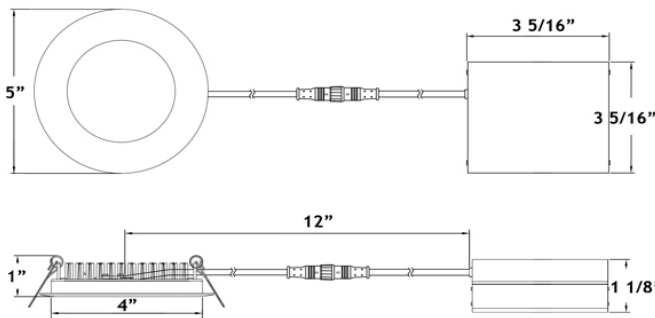

4" Round Slim Recessed LED 12W Wet Location

Type IC, Wet & Air-Tight

DESCRIPTION

4" Round Recessed LED With Integral Driver In Connection Box

FEATURES & BENEFITS

- 1" Deep - Install Where Ceiling Space Is Limited
- Driver Inside Connection Box - No Junction Box Needed
- Fast & Easy To Install - Save On Labor
- Type IC Rated - No Housing Required

MOUNTING

Cut Hole In Ceiling And Snap Fixture In Opening With Attached Spring Clips. Ceiling Clearance Required For Driver: 2"

DIMENSIONS: ID 4" OD 5" Cut Out 4" to 4 1/2"

120V TRIAC Dimmable

Optional 120V - 347V

Project: _____

Location: _____

Cat #: _____ Qty: _____

Notes: _____

SPECIFICATION

Applications	Recessed Ceiling, Showers & Soffits	
Energy Used	12 W	
Colour Temperature	3000	4100
Light Output	700	800
Halogen Equivalent	65 W	
Beam Angle	110°	
CRI	80	
Default Driver Input	120V AC	Triac Dimmable
Optional Driver Input	120V-347V AC	0-10V Dimmable
Power Factor	0.95	
Approved Location	Insulated Ceiling & Wet Locations	
IP Rating	IP 54	
Air Tight	Yes	
Ambient Temperature	-40°F (-40°C) to +104°F (+40°C)	
Projected Life	70% Light Output at 50,000 Hours	
Certification	cULus, Energy Star	
Warranty	10 Year on Residential	
	5 Year on Commercial Applications	

ACCESSORIES

Sold Separately

Low Voltage Extension Cables
6ft - cat # **EXC6**, 20ft - cat # **EXC20**
Max 40 ft Allowed. FT4 / CMR rated

Flat Rough-In Plates - cat # **RIP4**

Flanged Rough-In Plate - cat # **FRP4**