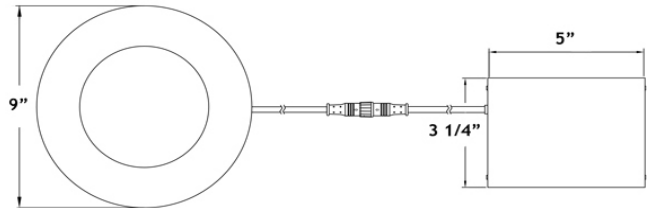

LY82RCD

8" Round Slim Recessed LED 33W

Type IC, Wet & Air-Tight

DESCRIPTION

8" Round Recessed LED With Integral Driver In Connection Box

FEATURES & BENEFITS

- 1 3/4" Deep - Install Where Ceiling Space Is Limited
- Driver Inside Connection Box - No Junction Box Needed
- Fast & Easy To Install - Save On Labor
- Type IC Rated - No Housing Required

MOUNTING

Cut Hole In Ceiling And Snap Fixture In Opening With Attached Spring Clips. Ceiling Clearance Required: 1 3/4"

DIMENSIONS: ID 7 1/4" OD 9" Cut Out 7 1/2" to 8"

120V TRIAC Dimmable Driver Included