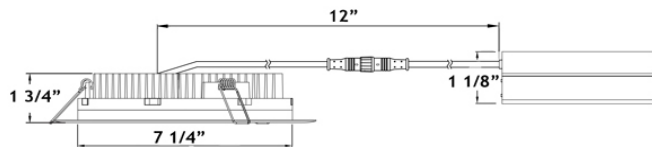

LY82RCD

8" Round Slim Recessed LED 33W

Type IC, Wet & Air-Tight

DESCRIPTION

8" Round Recessed LED With Integral Driver In Connection Box

FEATURES & BENEFITS

- 1 3/4" Deep - Install Where Ceiling Space Is Limited
- Driver Inside Connection Box - No Junction Box Needed
- Fast & Easy To Install - Save On Labor
- Type IC Rated - No Housing Required

MOUNTING

Cut Hole In Ceiling And Snap Fixture In Opening With Attached Spring Clips. Ceiling Clearance Required: 1 3/4"

DIMENSIONS: ID 7 1/4" OD 9" Cut Out 7 1/2" to 8"

120V TRIAC Dimmable Driver Included