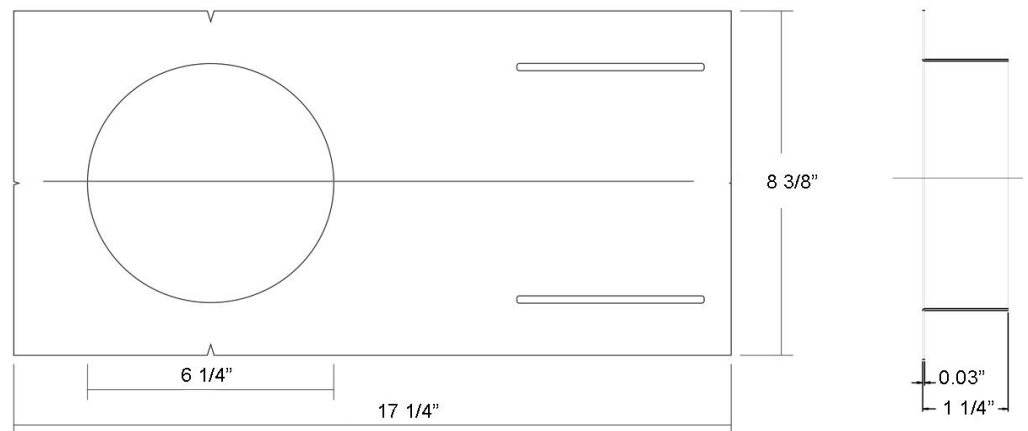

Lotus LED Lights USA

250 H Street # 301, Blaine WA 98230 tel 360-200-5500
Hainesport NJ, Naples FL, Vancouver WA

www.LotusLEDlights.com

mailing addresses
warehouses

Lotus LED Lights CANADA

1080 Cliveden Ave # 6, Delta BC V3M 6G6 tel 604-538-3090
Delta BC & Mississauga ON