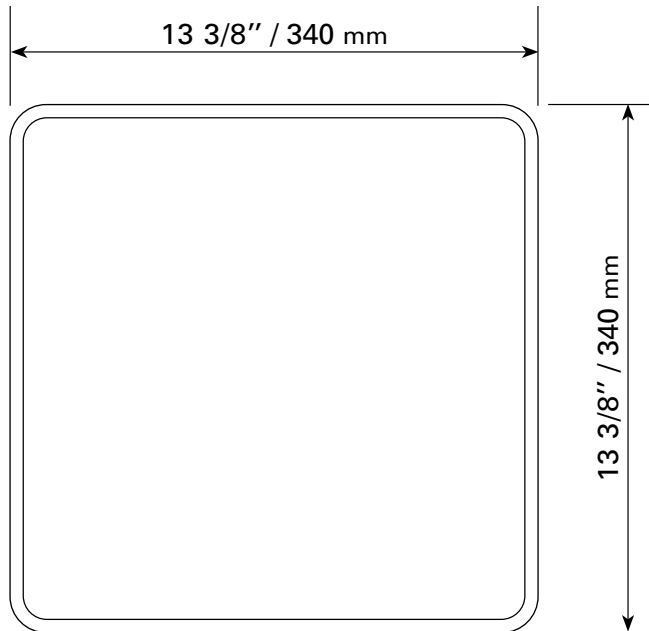

CLS-214-30K

TECHNICAL SPECIFICATIONS

- Sizes: 13 3/8" x 13 3/8" x 3 3/8" H
- 120 VOLTS / 26 WATTS
- 1900 LUMENS
- Degrees Kelvin: 3000K
- CRI: > 80
- Globe: acrylic

DIMENSIONS / CLS-214

4300 Grande-Allée Blvd, Boisbriand
QC, Canada J7H 1M9