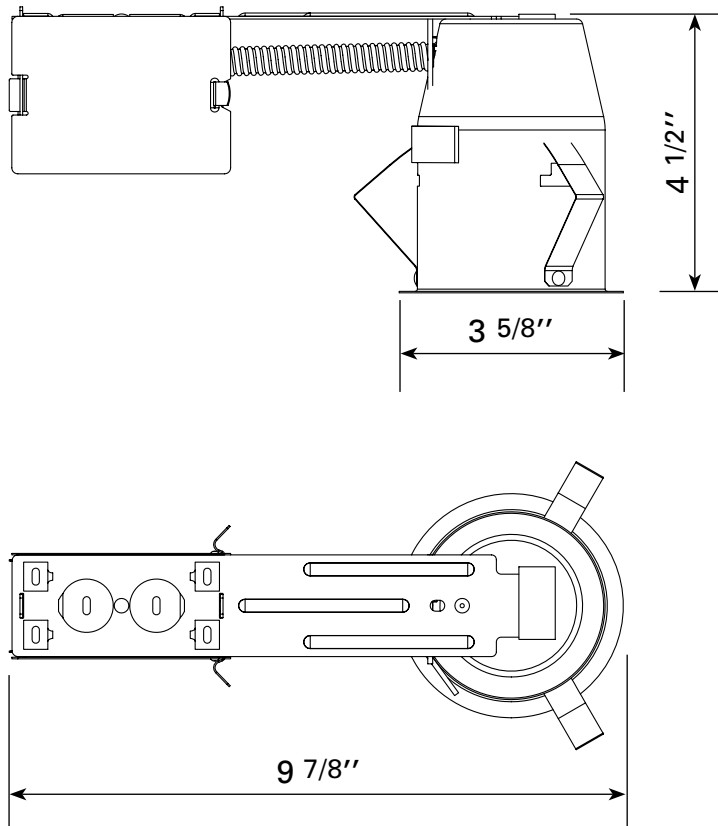

GU-300-IC

3" HOUSINGS

LED-10W

For insulated or non insulated ceilings

50W-GU-10 HALOGEN

For non insulated ceilings only

TECHNICAL SPECIFICATIONS

- Takes LED-10W or 50W-GU-10 halogen bulbs
- Cutout diameter: 3 1/4"
- PF-314 plaster frame available
- Air-tight if adhesive tape is used to seal openings

SIZES / HOUSING

4300 Grande-Allée Blvd, Boisbriand
QC, Canada J7H 1M9

450 979-0667
info@lumifaro.com
www.lumifaro.com

CLIENT:
PROJECT:
DATE: