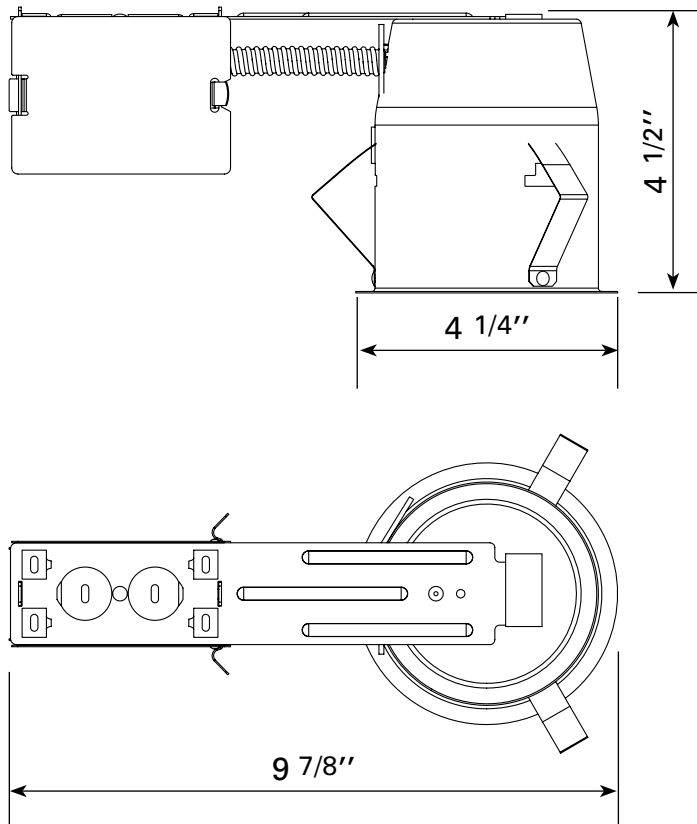

HOUSINGS

GU-358-IC

3 5/8" HOUSINGS

LED-10W

For insulated or non insulated ceilings

50W-GU-10 HALOGEN

For non insulated ceilings only

TECHNICAL SPECIFICATIONS

- Takes LED-10W or 50W-GU-10 halogen bulbs
- Cutout diameter: 3 7/8"
- PF-378 plaster frame available
- Air-tight if adhesive tape is used to seal openings

SIZES / HOUSING

4300 Grande-Allée Blvd, Boisbriand
QC, Canada J7H 1M9