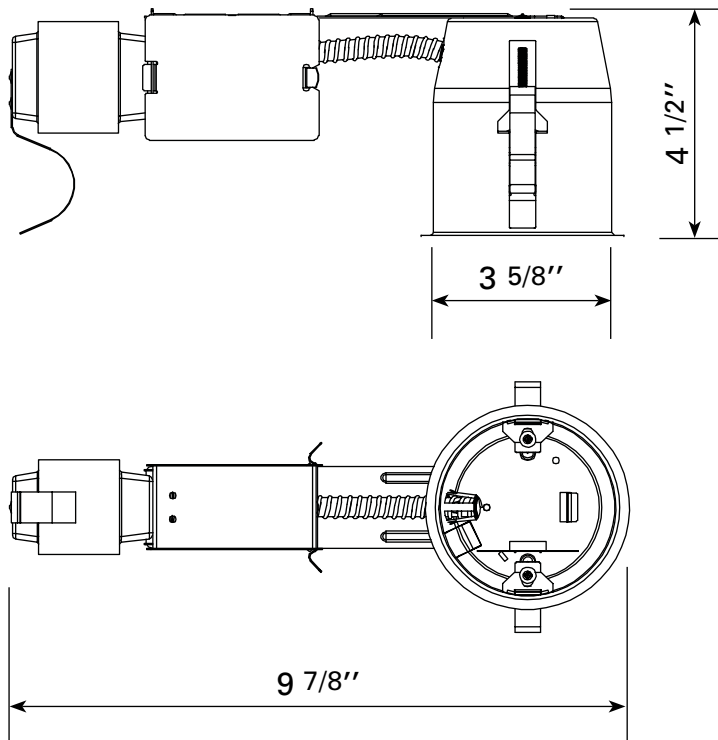

HOUSINGS

MR-358

3 5/8" REMODEL HOUSING WITH SCREW-IN CLIPS
12V, **MR-16** HALOGEN BULBS
MAXIMUM 50 WATTS
For non insulated ceilings only

TECHNICAL SPECIFICATIONS

- 12V, MR-16 halogen bulbs
- Maximum 50W
- Cutout diameter: 3 7/8"
- PF-378 plaster frame available
- 12 volts magnetic transformer included

SIZES / HOUSING

4300 Grande-Allée Blvd, Boisbriand
QC, Canada J7H 1M9

450 979-0667
info@lumifaro.com
www.lumifaro.com

CLIENT:
PROJECT:
DATE: