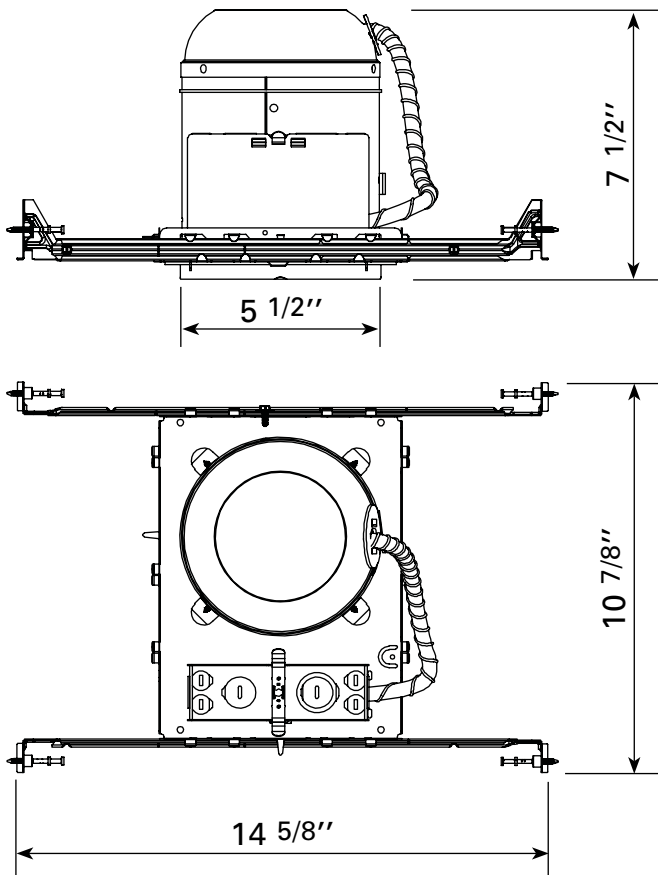

NC-500-IC

5" HOUSINGS

LED-13W

For insulated or non insulated ceilings

75W-PAR-30 HALOGEN

For non insulated ceilings only

TECHNICAL SPECIFICATIONS

- Takes LED-13W or 75W-PAR-30 halogen bulbs
- Cutout diameter: 5 1/2"
- For use in suspended ceilings
- Loosen the screws inside the housing to adjust the housing depth and then retighten.

SIZES / HOUSING

4300 Grande-Allée Blvd, Boisbriand
QC, Canada J7H 1M9

450 979-0667
info@lumifaro.com
www.lumifaro.com

CLIENT:
PROJECT:
DATE: