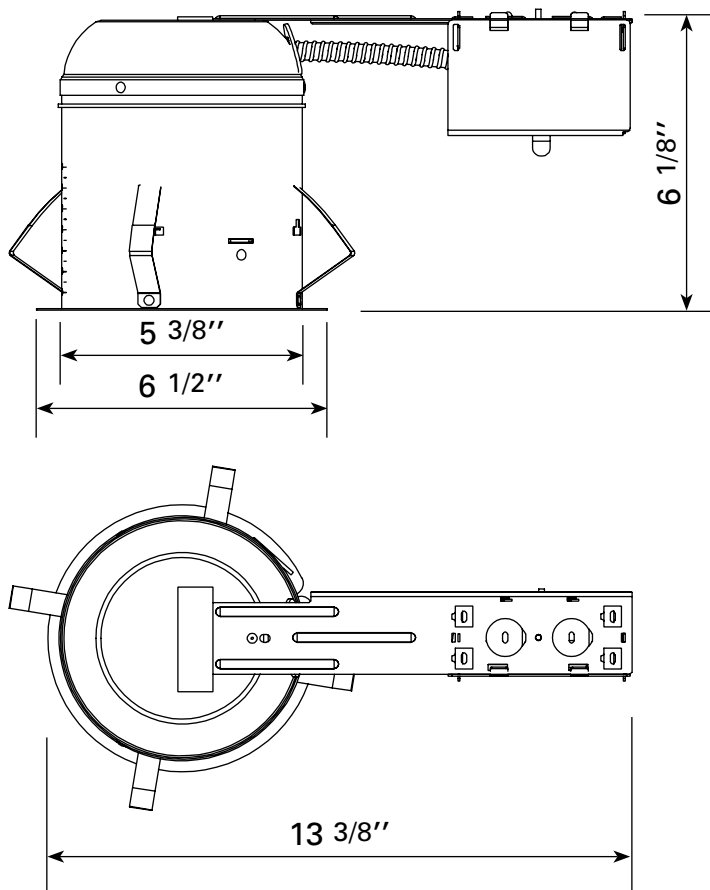

PRS-500-IC

5" HOUSINGS

LED-13W

For insulated or non insulated ceilings

75W-PAR-30 HALOGEN

For non insulated ceilings only

TECHNICAL SPECIFICATIONS

- Takes LED-13W or 75W-PAR-30 halogen bulbs
- Cutout diameter: 5 1/2"
- Air-tight if adhesive tape is used to seal openings

SIZES / HOUSING

4300 Grande-Allée Blvd, Boisbriand
QC, Canada J7H 1M9

450 979-0667
info@lumifaro.com
www.lumifaro.com

CLIENT:
PROJECT:
DATE: