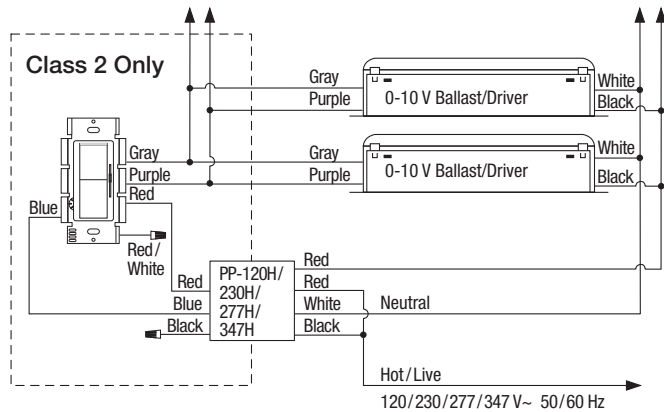

Specifications

Power

- **Control:** 0-10 V $\approx$ 30 mA
- **Switch:** 24 V $\approx$ 100 mA

Performance

- Power-failure memory.
- Electrostatic discharge tested.

Environment

- For Indoor Use Only.
- Operating Temperatures 0 °C (32 °F) to 40 °C (104 °F).

Application Requirements

- No derating required if ganged.
- A physical barrier (partition) must exist when ganging with line-voltage products.
- Precise color matching.
- Night Light not available.
- Provides 0-10V sinking control for 0-10V fluorescent ballasts and LED drivers.
- Compatible with all fluorescent ballasts and LED drivers compliant to IEC 60929 Annex E.2.

Wiring Diagrams

Dimming With ON/OFF Control
Wiring Diagram Using Relay