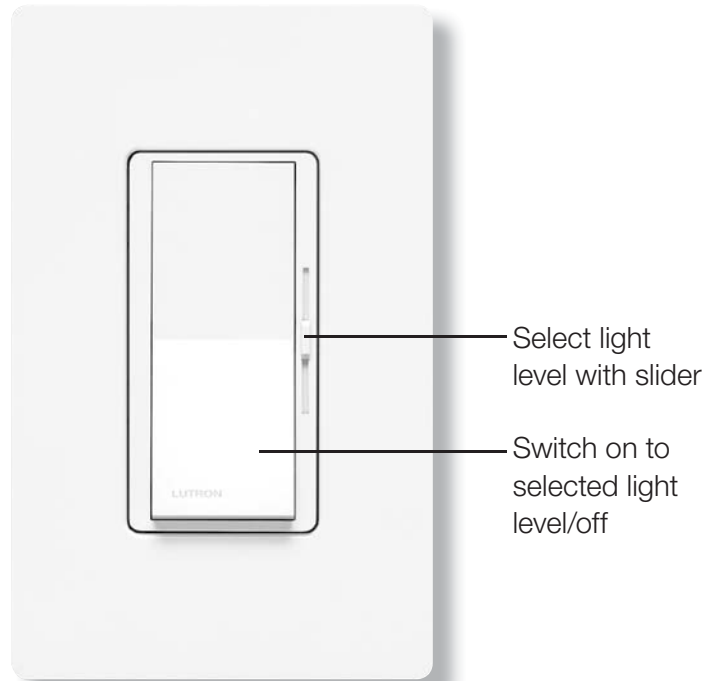

Diva® 0-10V Control

The designer dimmer that matches your paddle switches.

Features

- Large paddle switch with a captive linear-slide dimmer for a standard designer wallplate opening.
- Uses low-voltage wiring for easy installation in any home.
- Coordinating Claro® and Satin Colors® wallplates. (available separately)
- High-end and low-end trim user adjustable for optimal performance.

Available Model Numbers:

DVTV-XX - Gloss Finish

DVSCTV-XX - *Satin Colors*

The *Diva* 0-10V preset dimmer provides dimming control of 0-10V LED drivers, fluorescent ballasts and HID ballasts.

Standard Wallplates

1-Gang CW-1-, SC-1-
2.94 in W (75 mm) x 4.69 in H (119 mm)
x 0.30"D (7.6 mm)

2-Gang CW-2-, SC-2-
4.75 in W (121 mm) x 4.69 in H (119 mm)
x 0.30 in D (7.6 mm)

3-Gang CW-3-, SC-3-
6.56 in W (167 mm) x 4.69 in H (119 mm)
x 0.30 in D (7.6 mm)