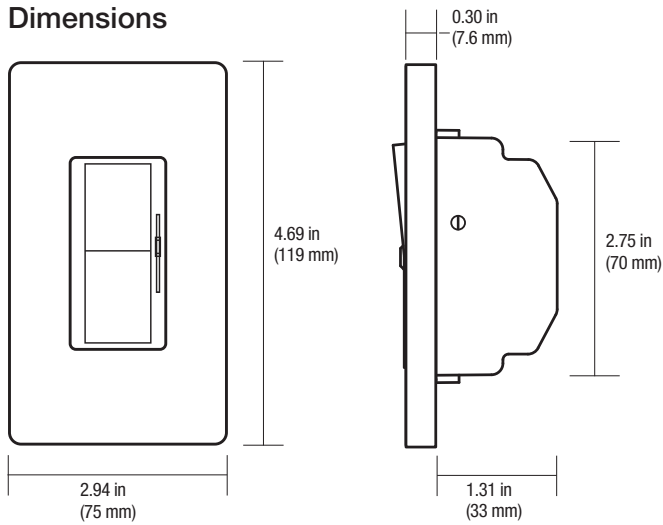

Dimensions

Standard Colors and Finishes

Gloss Finishes

Add color suffix to model # *Example: DVTV-WH*

WH	White
IV	Ivory
AL	Almond
LA	Light Almond
GR	Gray
BR	Brown
BL	Black

Satin Colors®

Add color suffix to model # *Example: DVSCTV-SW*

HT	Hot
MR	Merlot
PL	Plum
TQ	Turquoise
SG	Sea Glass
TP	Taupe
ES	Eggshell
BI	Biscuit
SW	Snow
PD	Palladium
MN	Midnight
TC	Terracotta
SI	Sienna
GB	Green Briar
BG	Bluestone
MS	Mocha Stone
GS	Goldstone
DS	Desert Stone
ST	Stone
LS	Limestone

Job Name:	Model Numbers:
Job Number: