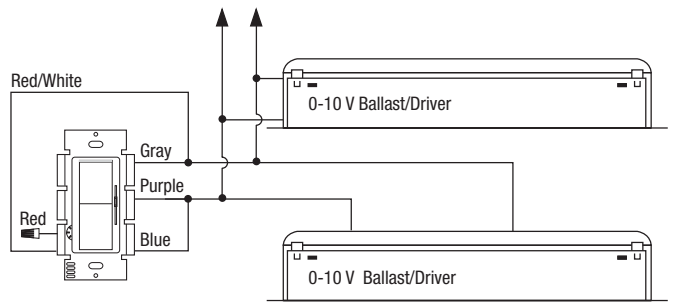

Dimming With ON/OFF Control For Drivers Which Support Dim To OFF Capability
Power Wiring Not Shown—See Lighting Device For Wiring

Job Name:	Model Numbers:
Job Number: