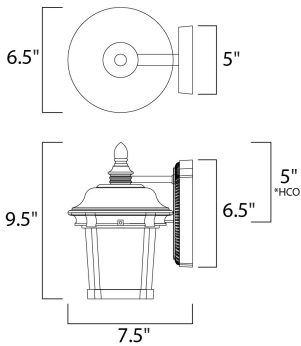

PRODUCT DESCRIPTION

Dover Cast is a traditional, Mediterranean style collection from Maxim Lighting International in Bronze finish with Seedy glass.

MEASUREMENTS

DIMENSION : 6.5" W x 9.5" H x 7.5" Ext
BACK PLATE : 5" W x 6.5" H x 5" HCO
HANGING WEIGHT : 1.54 lb

LAMPING

INPUT VOLTAGE : 120V
BULB : 1 x 60W Incandescent E26 Medium , 60W Total
BULB INCLUDED : (Not Included)
DIMMABLE : Yes

FINISHES OPTION

Bronze (BZ)

GLASS

Seedy CD

MATERIAL

Die Cast Aluminum

RATINGS

cETLus
Wet Location

ADDITIONAL

OPERATING TEMPERATURE:
-20°C (-4°F), 40°C (104°F)

Always consult a qualified electrician before installing any lighting product.