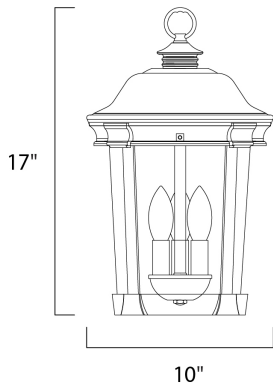

**PRODUCT DESCRIPTION**

Dover Cast is a traditional, Mediterranean style collection from Maxim Lighting International in Bronze finish with Seedy glass.

**MEASUREMENTS**

DIMENSION : 10" L x 10" W x 17" H