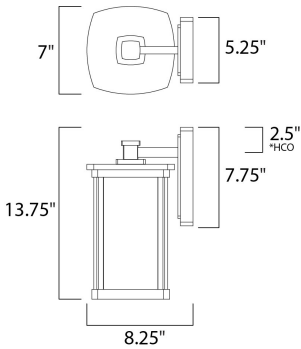

PRODUCT DESCRIPTION

The craftsman inspired Bungalow outdoor cast aluminum collection is finished in Bronze. The exterior Seedy glass adds texture while the interior Wilshire glass adds warmth. Bungalow is also available with energy-efficient fluorescent light in the Bungalow EE collection.

MEASUREMENTS

DIMENSION : 7" W x 13.75" H x 8.25" Ext
BACK PLATE : 5.25" W x 7.75" H x 2.5" HCO
HANGING WEIGHT : 7.98 lb

LAMPING

INPUT VOLTAGE : 120V
BULB : 1 x 60W Incandescent E26 Medium , 60W Total
BULB INCLUDED : (Not Included)
DIMMABLE : Yes

FINISHES OPTION

Bronze (BZ)

GLASS

Seedy and Wilshire CDWS

MATERIAL

Aluminum, Glass

RATINGS

cETLus
Wet Location

ADDITIONAL

INSTALL UP/DOWN: Up
OPERATING TEMPERATURE:
-20°C (-4°F), 40°C (104°F)

Always consult a qualified electrician before installing any lighting product.