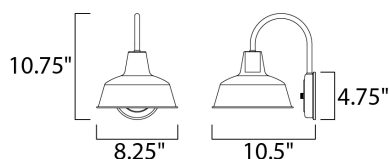

MEASUREMENTS

DIMENSION : 8.25" W x 10.75" H x 10.5" Ext
 BACK PLATE : 4.75" W x 4.75" H x 8" HCO
 HANGING WEIGHT : 1.21 lb

LAMPING

INPUT VOLTAGE : 120V
 BULB : 1 x 60W Incandescent E26 Medium , 60W Total
 BULB INCLUDED : (Not Included)
 DIMMABLE : Yes
 LIGHTING_DIRECTION : Down