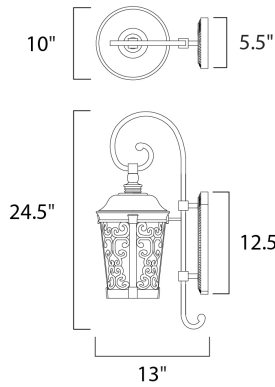

PRODUCT DESCRIPTION

MEASUREMENTS

DIMENSION : 10" W x 24.5" H x 13" Ext
 BACK PLATE : 5.5" W x 12.5" H x 12.5" HCO
 HANGING WEIGHT : 7.48 lb

LAMPING

INPUT VOLTAGE : 120V
 LUMENS : 560 Rated
 BULB : 1 x 8W LED AC Integrated , 8W Total
 BULB INCLUDED : (Integrated)
 DIMMABLE :
 COLOR_TEMP : 3000K

FINISHES OPTION

 Bronze (BZ)

MATERIAL

Die Cast Aluminum

RATINGS

cETLus
 Wet Location
 DARKSKY

ADDITIONAL

RATED LIFE 50000 Hours
 OPERATING TEMPERATURE:
 -20°C (-4°F), 40°C (104°F)