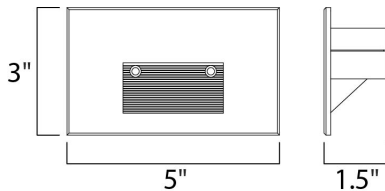

**PRODUCT DESCRIPTION**

Step and pathway lighting suitable for interior or exterior application. Designed to install into a single gang box and is line voltage so additional transformers are not needed. Available in Aluminum, White, Black, or Bronze and both horizontal wide beam or vertical narrow beam spread.

**MEASUREMENTS**

DIMENSION : 5" W x 3" H x 1.5" Ext  
 MAX OAH : 3" W x 5" H  
 HANGING WEIGHT : 0.77 lb

**LAMPING**

INPUT VOLTAGE : 120V  
 LUMENS : 280 Rated (112 Del.)  
 BULB : 1 x 4W LED PCB Integrated , 4W Total  
 BULB INCLUDED : (Integrated)  
 DIMMABLE : No  
 CRI : 80+ CRI  
 COLOR\_TEMP : 3000K  
 LIGHTING\_DIRECTION : Down