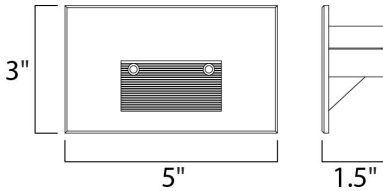

PRODUCT DESCRIPTION

Step and pathway lighting suitable for interior or exterior application. Designed to install into a single gang box and is line voltage so additional transformers are not needed. Available in Aluminum, White, Black, or Bronze and both horizontal wide beam or vertical narrow beam spread.

MEASUREMENTS

DIMENSION : 5" W x 3" H x 1.5" Ext
 MAX OAH : 3" W x 5" H
 HANGING WEIGHT : 0.77 lb

LAMPING

INPUT VOLTAGE : 120V
 LUMENS : 280 Rated (112 Del.)
 BULB : 1 x 4W LED PCB Integrated , 4W Total
 BULB INCLUDED : (Integrated)
 DIMMABLE : No
 CRI : 80+ CRI
 COLOR_TEMP : 3000K
 LIGHTING_DIRECTION : Down