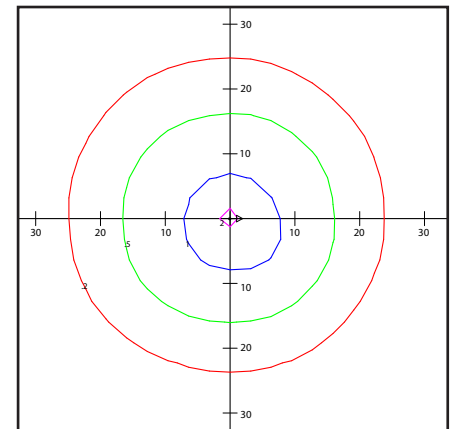

JJx23

Mounting height= 15'