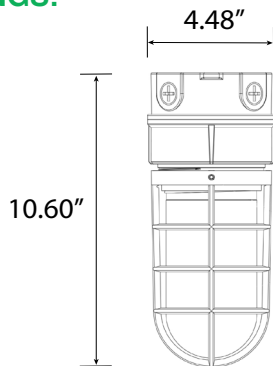

LINE DRAWINGS:

MODEL SELECTION				
JJ				
FAMILY	MOUNTING	WATTAGE	VOLTAGE	LED MODULE
JJ= Vaporproof Jelly Jar	W= Wall Mount, Gray C= Ceiling Mount, Gray	14= 14.5W, 100W INC. replacement	1 = 120V	30= 3000K 50= 5000K
		23= 23W, 150W INC. replacement	U = 120-277V