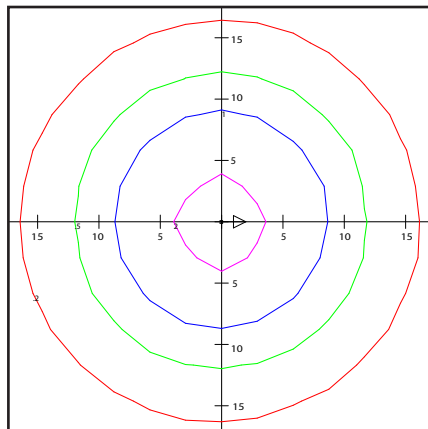

ACCESSORIES:

ORDER CODE	MODEL NUMBER	DESCRIPTION	COLOR CHIP
14100461	JJSCLEAR*	FROSTED PC LENS, SHORT	
103080	JJLAMBER	AMBER FROSTED PMMA LENS, LONG, SET OF 2	
14100466	JJBLUE	BLUE FROSTED PMMA LENS, LONG, SET OF 2	
14100467	JJLRED	RED FROSTED PMMA LENS, LONG, SET OF 2	

* The luminaire is not IP rated with short globe accessory. The height with accessory is 5.15" for ceiling mount and 5.98" for wall mount

SPECIFICATIONS:

ITEM	SPECIFICATION	DETAILS			
		JJx14		JJx23	
GENERAL PERFORMANCE	Input Wattage (W)	14.5		24	
	CCT	3000K	5000K	3000K	5000K
	CRI	80			
	Lumens Output (lm)	1020	1100	1890	1890
	Efficacy (lm/W)	72	78	79	79
	Operating Temperature	-40°F to 104° F			
ELECTRICAL	Voltage	120V		120-277V	
	Power Factor	0.90			
APPLICATION	Certification	Energy Star			
	Environment	IP65, Wet locations			
	Warranty	5-year standard warranty*			

LAYOUT:

JJx14

Each gridline represents one mounting height.

For mounting heights other than noted multiply FC by the below factor.

Factor= $\frac{(\text{Chart's Mtg Height})^2}{(\text{Actual Mtg Height})^2}$

LEGEND

- 0.2 FC
- 0.5 FC
- 1 FC
- 2 FC

Mounting height= 8'