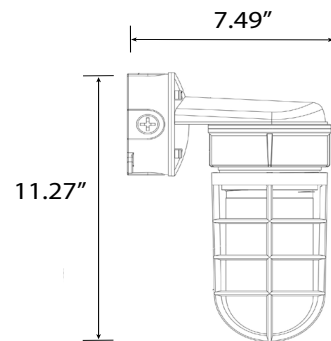

LINE DRAWINGS:

MODEL SELECTION				
JJ				
FAMILY	MOUNTING	WATTAGE	VOLTAGE	LED MODULE
JJ= Vaporproof Jelly Jar	W= Wall Mount, Gray C= Ceiling Mount, Gray	14= 14.5W, 100W INC. replacement	1 = 120V	30= 3000K 50= 5000K
		23= 23W, 150W INC. replacement	U = 120-277V