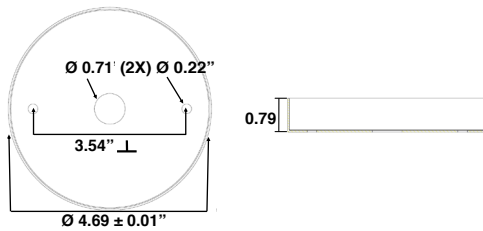

ACCESSORIES:

ORDER CODE	DESCRIPTION	MODEL NUMBER
102970	L-MAX CEILING CANOPY KIT WITH STRAIN RELIEF (4.69" DIA x 0.79" HT)	LM-CANOPY
14100332	L-MAX CONNECTOR KIT - BRACKET, SCREWS, JOINER WRENCH	LM-CONKIT
14100329	L-MAX "L" CONNECTOR PIECE 7"x7"	LM-LCON
108133	REMOTE FOR L-MAX MOTION SENSOR	RMHYTHRC-05
104361	L-MAX WALL MOUNT BRACKET AND HARDWARE - 1PC PER KIT (EACH FIXTURE NEEDS 2 KITS)	LM-WM

ACCESSORY DIMENSION:

LM-CANOPY

SPECIFICATIONS:

ITEM	SPECIFICATION	LM-2420UF-40	LM-4840UF-40	LM-4860UF-40
		DETAILS		
GENERAL PERFORMANCE	Power Consumption (W)	19W	40W	59W
	Lumens Delivered (lm)	2,570 lm	5,262 lm	7,923 lm
	Efficacy (lm/W)	133 lm/W	132 lm/W	133 lm/W
	CRI	≥80		
	Color Temperature (K)	3500K, 4000K & 5000K		
	L70 Lumen Maintenance (hours)	≥ 100,000		
	Color Consistency	Proprietary binning for uniform color		
ELECTRICAL	Power Factor	0.9		
	Input Voltage	120-277V		
	Mounting	Surface Mounting, Suspended Mounting		
	Dimming	0-10V Dimming		
	Operating Temperature	10°C to 40°C		
	Humidity	20-85% RH, non-condensing		
CERTIFICATION	Certifications	ETL Listed		
	Material Usage	RoHS compliant; no mercury		
	Environment	Indoor / Damp		
	Warranty	5 years standard, 10 year warranty option is available		
QUALIFICATION	DesignLight Consortium	DLC Premium		

SENSOR INFORMATION:

SENSOR	TECHNOLOGY	DIMMING	DAYLIGHT HARVESTING	REMOTE CONTROL	
MS	HIGH FREQUENCY	BI-LEVEL	SET POINT	YES	

*For motion sensor setting and information, please visit www.maxlite.com/controls