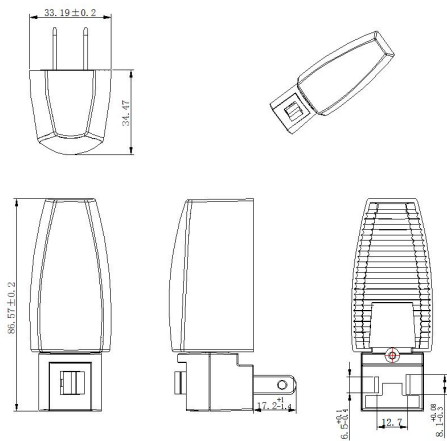

DIMENSIONS

DIMENSIONS			
PRODUCT	L	W	H
UNL-DTDS	1.30"	1.35"	3.41"