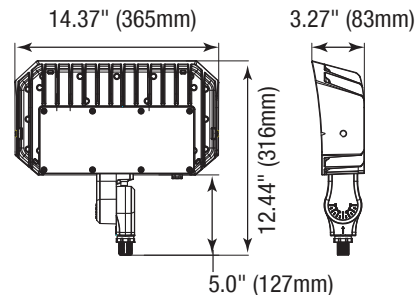

Surge Protector
P10389 SPD-L-10KV-277
(10KV Surge Protection 120-277V)

P10390 SPD-L-20KV-277
(20KV Surge Protection 120-277V)

DIMENSIONS

150W-Yoke Mount
9.50-lbs

150W-Knuckle Mount
9.30-lbs

PHOTOMETRICS CHART

150 Watt-4000K-Yoke
DLC Premium

Illuminance at a Distance			
	Center Beam fc	Beam Width	
1.7R	3,000 fc	3.2 ft	4.6 ft
3.3R	796 fc	6.2 ft	9.0 ft
5.0R	347 fc	9.3 ft	13.6 ft
6.7R	193 fc	12.5 ft	18.3 ft
8.3R	126 fc	15.5 ft	22.7 ft
10.0R	86.7 fc	18.7 ft	27.3 ft