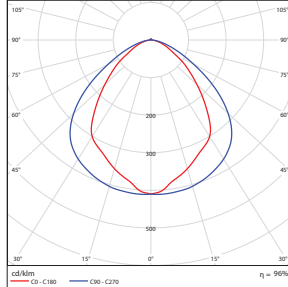

150 Watt-4000K-Yoke
DLC Premium

Illuminance at a Distance			
	Center Beam fc	Beam Width	
1.7R	3,000 fc	3.2 ft	4.6 ft
3.3R	796 fc	6.2 ft	9.0 ft
5.0R	347 fc	9.3 ft	13.6 ft
6.7R	193 fc	12.5 ft	18.3 ft
8.3R	126 fc	15.5 ft	22.7 ft
10.0R	86.7 fc	18.7 ft	27.3 ft

■ Vert. Spread: 86.1°
■ Horiz. Spread: 107.5°

150 Watt-5000K-Yoke
DLC Premium

Illuminance at a Distance			
	Center Beam fc	Beam Width	
1.7R	3,000 fc	3.2 ft	4.6 ft
3.3R	796 fc	6.2 ft	9.0 ft
5.0R	347 fc	9.3 ft	13.6 ft
6.7R	193 fc	12.5 ft	18.3 ft
8.3R	126 fc	15.5 ft	22.7 ft
10.0R	86.7 fc	18.7 ft	27.3 ft

■ Vert. Spread: 86.1°
■ Horiz. Spread: 107.5°

150 Watt-4000K-Knuckle
DLC Premium

Illuminance at a Distance			
	Center Beam fc	Beam Width	
1.7R	3,000 fc	3.2 ft	4.6 ft
3.3R	796 fc	6.2 ft	9.0 ft
5.0R	347 fc	9.3 ft	13.6 ft
6.7R	193 fc	12.5 ft	18.3 ft
8.3R	126 fc	15.5 ft	22.7 ft
10.0R	86.7 fc	18.7 ft	27.3 ft

■ Vert. Spread: 86.1°
■ Horiz. Spread: 107.5°

150 Watt-5000K-Knuckle
DLC Premium

Illuminance at a Distance			
	Center Beam fc	Beam Width	
1.7R	3,000 fc	3.2 ft	4.6 ft
3.3R	796 fc	6.2 ft	9.0 ft
5.0R	347 fc	9.3 ft	13.6 ft
6.7R	193 fc	12.5 ft	18.3 ft
8.3R	126 fc	15.5 ft	22.7 ft
10.0R	86.7 fc	18.7 ft	27.3 ft