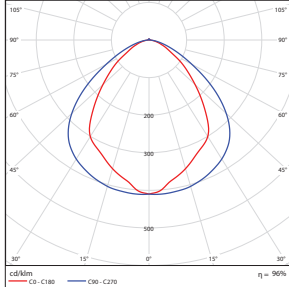

150 Watt-4000K-Yoke
DLC Premium

Illuminance at a Distance			
	Center Beam fc	Beam Width	
1.7R	3,000 fc	3.2 ft	4.6 ft
3.3R	796 fc	6.2 ft	9.0 ft
5.0R	347 fc	9.3 ft	13.6 ft
6.7R	193 fc	12.5 ft	18.3 ft
8.3R	126 fc	15.5 ft	22.7 ft
10.0R	86.7 fc	18.7 ft	27.3 ft

■ Vert. Spread: 86.1°
■ Horiz. Spread: 107.5°

150 Watt-5000K-Yoke
DLC Premium

Illuminance at a Distance			
	Center Beam fc	Beam Width	
1.7R	3,000 fc	3.2 ft	4.6 ft
3.3R	796 fc	6.2 ft	9.0 ft
5.0R	347 fc	9.3 ft	13.6 ft
6.7R	193 fc	12.5 ft	18.3 ft
8.3R	126 fc	15.5 ft	22.7 ft
10.0R	86.7 fc	18.7 ft	27.3 ft

■ Vert. Spread: 86.1°
■ Horiz. Spread: 107.5°

150 Watt-4000K-Knuckle
DLC Premium

Illuminance at a Distance			
	Center Beam fc	Beam Width	
1.7R	3,000 fc	3.2 ft	4.6 ft
3.3R	796 fc	6.2 ft	9.0 ft
5.0R	347 fc	9.3 ft	13.6 ft
6.7R	193 fc	12.5 ft	18.3 ft
8.3R	126 fc	15.5 ft	22.7 ft
10.0R	86.7 fc	18.7 ft	27.3 ft