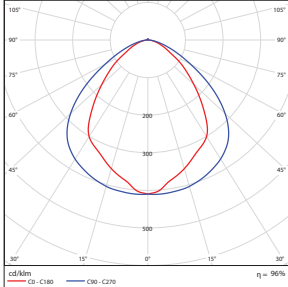

150 Watt-5000K-Yoke
DLC Premium