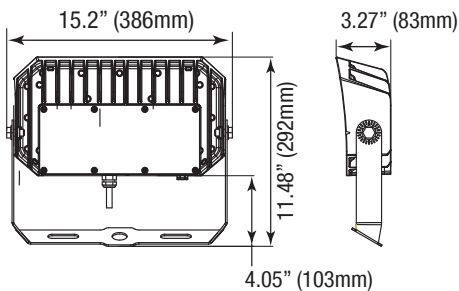

Surge Protector
P10389 SPD-L-10KV-277
(10KV Surge Protection 120-277V)

P10390 SPD-L-20KV-277
(20KV Surge Protection 120-277V)

DIMENSIONS

150W-Yoke Mount
9.50-lbs

150W-Knuckle Mount
9.30-lbs

PHOTOMETRICS CHART

150 Watt-4000K-Yoke
DLC Premium

Illuminance at a Distance			
	Center Beam fc	Beam Width	
1.7R	3,000 fc	3.2 ft	4.6 ft
3.3R	796 fc	6.2 ft	9.0 ft
5.0R	347 fc	9.3 ft	13.6 ft
6.7R	193 fc	12.5 ft	18.3 ft
8.3R	126 fc	15.5 ft	22.7 ft
10.0R	86.7 fc	18.7 ft	27.3 ft