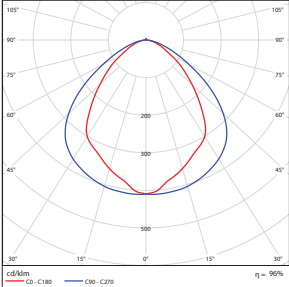

Surge Protector
P10389 SPD-L-10KV-277
(10KV Surge Protection 120-277V)

P10390 SPD-L-20KV-277
(20KV Surge Protection 120-277V)

DIMENSIONS

150W-Yoke Mount
9.50-lbs

150W-Knuckle Mount
9.30-lbs

PHOTOMETRICS CHART

150 Watt-4000K-Yoke
DLC Premium

Illuminance at a Distance			
	Center Beam fc	Beam Width	
1.7R	3,000 fc	3.2 ft	4.6 ft
3.3R	796 fc	6.2 ft	9.0 ft
5.0R	347 fc	9.3 ft	13.6 ft
6.7R	193 fc	12.5 ft	18.3 ft
8.3R	126 fc	15.5 ft	22.7 ft
10.0R	86.7 fc	18.7 ft	27.3 ft