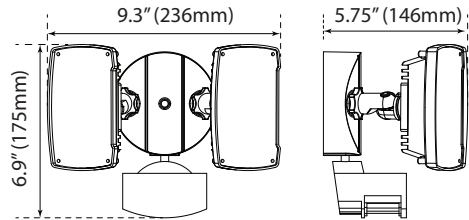

Total Luminaire Efficiency = 100.00%

Illuminance at a Distance

	Center Beam fc		Beam Width	
	Center Beam fc	Beam Width	Center Beam fc	Beam Width
17.0ft	0.02 fc	7.9 ft	12.8 ft	
34.0ft	0.00 fc	15.8 ft	25.5 ft	
51.0ft	0.00 fc	23.8 ft	38.3 ft	
68.0ft	0.00 fc	31.7 ft	51.1 ft	
85.0ft	0.00 fc	39.6 ft	63.8 ft	
102.0ft	0.00 fc	47.5 ft	76.6 ft	

Total Luminaire Efficiency = 100.00%

Illuminance at a Distance

	Center Beam fc		Beam Width	
	Center Beam fc	Beam Width	Center Beam fc	Beam Width
17.0ft	0.04 fc	7.0 ft	8.5 ft	
34.0ft	0.01 fc	14.0 ft	17.1 ft	
51.0ft	0.00 fc	21.1 ft	25.6 ft	
68.0ft	0.00 fc	28.1 ft	34.2 ft	
85.0ft	0.00 fc	35.1 ft	42.7 ft	
102.0ft	0.00 fc	42.1 ft	51.3 ft	

■ Vert. Spread: 23.3°
■ Horiz. Spread: 28.2°

Product Dimensions

FXBFD Weight: 2.43-lbs

FXSFD Weight: 1.76-lbs

FXBWL Weight: 3.53-lbs

FXDWS -10Watt Weight: 1.54-lbs

FXDWS -20Watt Weight: 2.43-lbs

Package