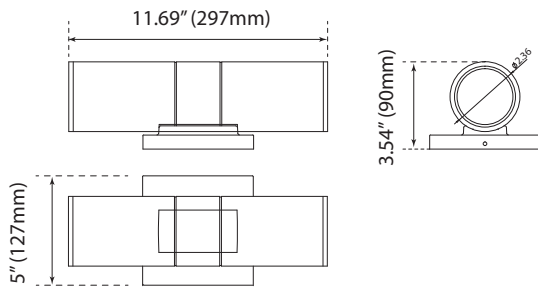

Total Luminaire Efficiency = 100.00%

Illuminance at a Distance

	Center Beam fc	Beam Width	
17.0ft	0.69 fc	62.4 ft	81.3 ft
34.0ft	0.17 fc	124.8 ft	162.7 ft
51.0ft	0.08 fc	187.3 ft	244.0 ft
68.0ft	0.04 fc	249.7 ft	325.4 ft
85.0ft	0.03 fc	312.1 ft	406.7 ft
102.0ft	0.02 fc	374.5 ft	488.1 ft

Total Luminaire Efficiency = 100.00%

Illuminance at a Distance

	Center Beam fc		Beam Width	
	Center Beam fc	Beam Width	Center Beam fc	Beam Width
17.0ft	0.02 fc	7.9 ft	12.8 ft	
34.0ft	0.00 fc	15.8 ft	25.5 ft	
51.0ft	0.00 fc	23.8 ft	38.3 ft	
68.0ft	0.00 fc	31.7 ft	51.1 ft	
85.0ft	0.00 fc	39.6 ft	63.8 ft	
102.0ft	0.00 fc	47.5 ft	76.6 ft	

Total Luminaire Efficiency = 100.00%

Illuminance at a Distance

	Center Beam fc		Beam Width	
	Center Beam fc	Beam Width	Center Beam fc	Beam Width
17.0ft	0.04 fc	7.0 ft	8.5 ft	
34.0ft	0.01 fc	14.0 ft	17.1 ft	
51.0ft	0.00 fc	21.1 ft	25.6 ft	
68.0ft	0.00 fc	28.1 ft	34.2 ft	
85.0ft	0.00 fc	35.1 ft	42.7 ft	
102.0ft	0.00 fc	42.1 ft	51.3 ft	

■ Vert. Spread: 23.3°
■ Horiz. Spread: 28.2°

Product Dimensions

FXBFD Weight: 2.43-lbs

FXSFD Weight: 1.76-lbs

FXBWL Weight: 3.53-lbs

FXDWS -10Watt Weight: 1.54-lbs

FXDWS -20Watt Weight: 2.43-lbs

Package