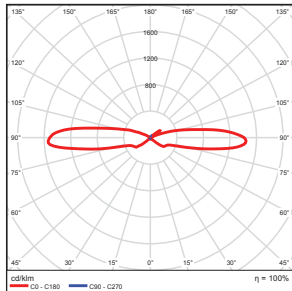

DWS - Wall Sconce (20 Watt)

Zonal Lumen Summary

Zone	Lumens	% Luminaire
0-30	5.08	0.50
0-40	6.81	0.60
0-60	67.64	6.20
0-80	342.38	31.40
60-80	274.73	25.20
70-80	169.30	15.50
90-120	429.62	39.40
90-180	452.25	41.50
0-180	1089.22	100.00

Total Luminaire Efficiency = 100.00%

Illuminance at a Distance

	Center Beam fc		Beam Width	
	Center Beam fc	Beam Width	Center Beam fc	Beam Width
17.0ft	0.04 fc	7.0 ft	8.5 ft	
34.0ft	0.01 fc	14.0 ft	17.1 ft	
51.0ft	0.00 fc	21.1 ft	25.6 ft	
68.0ft	0.00 fc	28.1 ft	34.2 ft	
85.0ft	0.00 fc	35.1 ft	42.7 ft	
102.0ft	0.00 fc	42.1 ft	51.3 ft	

■ Vert. Spread: 23.3°
■ Horiz. Spread: 28.2°