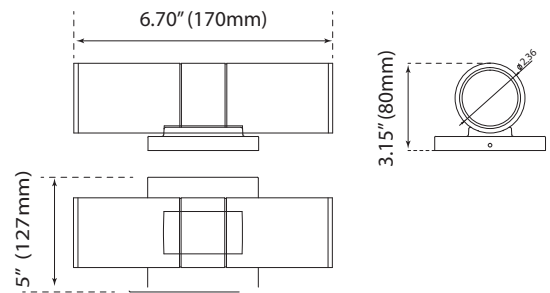

Total Luminaire Efficiency = 100.00%

Illuminance at a Distance

	Center Beam fc	Beam Width	
17.0ft	0.69 fc	62.4 ft	81.3 ft
34.0ft	0.17 fc	124.8 ft	162.7 ft
51.0ft	0.08 fc	187.3 ft	244.0 ft
68.0ft	0.04 fc	249.7 ft	325.4 ft
85.0ft	0.03 fc	312.1 ft	406.7 ft
102.0ft	0.02 fc	374.5 ft	488.1 ft

Total Luminaire Efficiency = 100.00%

Illuminance at a Distance

	Center Beam fc		Beam Width	
	Center Beam fc	Beam Width	Center Beam fc	Beam Width
17.0ft	0.02 fc	7.9 ft	12.8 ft	
34.0ft	0.00 fc	15.8 ft	25.5 ft	
51.0ft	0.00 fc	23.8 ft	38.3 ft	
68.0ft	0.00 fc	31.7 ft	51.1 ft	
85.0ft	0.00 fc	39.6 ft	63.8 ft	
102.0ft	0.00 fc	47.5 ft	76.6 ft	

Total Luminaire Efficiency = 100.00%

Illuminance at a Distance

	Center Beam fc		Beam Width	
	Center Beam fc	Beam Width	Center Beam fc	Beam Width
17.0ft	0.04 fc	7.0 ft	8.5 ft	
34.0ft	0.01 fc	14.0 ft	17.1 ft	
51.0ft	0.00 fc	21.1 ft	25.6 ft	
68.0ft	0.00 fc	28.1 ft	34.2 ft	
85.0ft	0.00 fc	35.1 ft	42.7 ft	
102.0ft	0.00 fc	42.1 ft	51.3 ft	

■ Vert. Spread: 23.3°
■ Horiz. Spread: 28.2°

Product Dimensions

FXBFD Weight: 2.43-lbs

FXSFD Weight: 1.76-lbs

FXBWL Weight: 3.53-lbs

FXDWS -10Watt Weight: 1.54-lbs

FXDWS -20Watt Weight: 2.43-lbs

Package