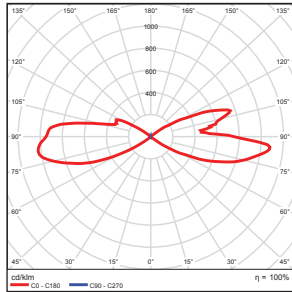

Photometric Data

DWS - Wall Sconce

Zonal Lumen Summary

Zone	Lumens	% Luminaire
0-30	2.42	0.40
0-40	2.81	0.50
0-60	16.07	2.60
0-80	218.99	35.10
60-80	202.92	32.60
70-80	137.41	22.00
90-120	222.66	35.70
90-180	233.72	37.50
0-180	623.27	100.00

Total Luminaire Efficiency = 100.00%

Illuminance at a Distance

	Center Beam fc		Beam Width	
	Center Beam fc	Beam Width	Center Beam fc	Beam Width
17.0ft	0.02 fc	7.9 ft	12.8 ft	
34.0ft	0.00 fc	15.8 ft	25.5 ft	
51.0ft	0.00 fc	23.8 ft	38.3 ft	
68.0ft	0.00 fc	31.7 ft	51.1 ft	
85.0ft	0.00 fc	39.6 ft	63.8 ft	
102.0ft	0.00 fc	47.5 ft	76.6 ft	

■ Vert. Spread: 26.2°
■ Horiz. Spread: 41.2°