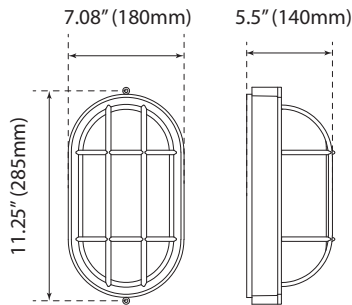

Total Luminaire Efficiency = 100.00%

Illuminance at a Distance

	Center Beam fc	Beam Width	
17.0ft	0.69 fc	62.4 ft	81.3 ft
34.0ft	0.17 fc	124.8 ft	162.7 ft
51.0ft	0.08 fc	187.3 ft	244.0 ft
68.0ft	0.04 fc	249.7 ft	325.4 ft
85.0ft	0.03 fc	312.1 ft	406.7 ft
102.0ft	0.02 fc	374.5 ft	488.1 ft

Total Luminaire Efficiency = 100.00%

Illuminance at a Distance

	Center Beam fc		Beam Width	
	Center Beam fc	Beam Width	Center Beam fc	Beam Width
17.0ft	0.02 fc	7.9 ft	12.8 ft	
34.0ft	0.00 fc	15.8 ft	25.5 ft	
51.0ft	0.00 fc	23.8 ft	38.3 ft	
68.0ft	0.00 fc	31.7 ft	51.1 ft	
85.0ft	0.00 fc	39.6 ft	63.8 ft	
102.0ft	0.00 fc	47.5 ft	76.6 ft	

Total Luminaire Efficiency = 100.00%

Illuminance at a Distance

	Center Beam fc		Beam Width	
	Center Beam fc	Beam Width	Center Beam fc	Beam Width
17.0ft	0.04 fc	7.0 ft	8.5 ft	
34.0ft	0.01 fc	14.0 ft	17.1 ft	
51.0ft	0.00 fc	21.1 ft	25.6 ft	
68.0ft	0.00 fc	28.1 ft	34.2 ft	
85.0ft	0.00 fc	35.1 ft	42.7 ft	
102.0ft	0.00 fc	42.1 ft	51.3 ft	

■ Vert. Spread: 23.3°
■ Horiz. Spread: 28.2°

Product Dimensions

FXBFD Weight: 2.43-lbs

FXSFD Weight: 1.76-lbs

FXBWL Weight: 3.53-lbs

FXDWS -10Watt Weight: 1.54-lbs

FXDWS -20Watt Weight: 2.43-lbs

Package