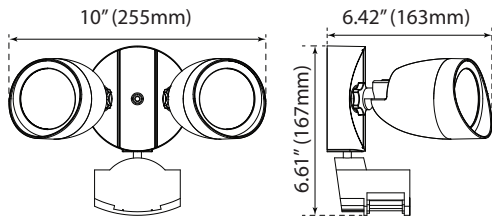

Total Luminaire Efficiency = 100.00%

Illuminance at a Distance

	Center Beam fc	Beam Width	
17.0ft	0.69 fc	62.4 ft	81.3 ft
34.0ft	0.17 fc	124.8 ft	162.7 ft
51.0ft	0.08 fc	187.3 ft	244.0 ft
68.0ft	0.04 fc	249.7 ft	325.4 ft
85.0ft	0.03 fc	312.1 ft	406.7 ft
102.0ft	0.02 fc	374.5 ft	488.1 ft

Total Luminaire Efficiency = 100.00%

Illuminance at a Distance

	Center Beam fc		Beam Width	
	Center Beam fc	Beam Width	Center Beam fc	Beam Width
17.0ft	0.02 fc	7.9 ft	12.8 ft	
34.0ft	0.00 fc	15.8 ft	25.5 ft	
51.0ft	0.00 fc	23.8 ft	38.3 ft	
68.0ft	0.00 fc	31.7 ft	51.1 ft	
85.0ft	0.00 fc	39.6 ft	63.8 ft	
102.0ft	0.00 fc	47.5 ft	76.6 ft	

Total Luminaire Efficiency = 100.00%

Illuminance at a Distance

	Center Beam fc		Beam Width	
	Center Beam fc	Beam Width	Center Beam fc	Beam Width
17.0ft	0.04 fc	7.0 ft	8.5 ft	
34.0ft	0.01 fc	14.0 ft	17.1 ft	
51.0ft	0.00 fc	21.1 ft	25.6 ft	
68.0ft	0.00 fc	28.1 ft	34.2 ft	
85.0ft	0.00 fc	35.1 ft	42.7 ft	
102.0ft	0.00 fc	42.1 ft	51.3 ft	

■ Vert. Spread: 23.3°
■ Horiz. Spread: 28.2°

Product Dimensions

FXBFD Weight: 2.43-lbs

FXSFD Weight: 1.76-lbs

FXBWL Weight: 3.53-lbs

FXDWS -10Watt Weight: 1.54-lbs

FXDWS -20Watt Weight: 2.43-lbs

Package