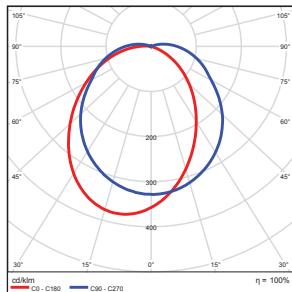

Photometric Data

BFD- Double Head Round

Zonal Lumen Summary

Zone	Lumens	% Luminaire
0-30	540.68	39.80
0-40	834.24	61.40
0-60	1247.96	91.80
60-80	104.99	7.70
70-80	23.00	1.70
90-120	0.22	0.00
90-180	5.42	0.40
0-180	1359.13	100.00

Total Luminaire Efficiency = 100.00%

Illuminance at a Distance

	Center Beam fc	Beam Width	
17.0ft	2.17 fc	6.8 ft	10.3 ft
34.0ft	0.54 fc	13.6 ft	20.5 ft
51.0ft	0.24 fc	20.5 ft	30.8 ft
68.0ft	0.14 fc	27.3 ft	41.1 ft
85.0ft	0.09 fc	34.1 ft	51.3 ft
102.0ft	0.06 fc	40.9 ft	61.6 ft

■ Vert. Spread: 22.7°
■ Horiz. Spread: 33.6°

SFD- Double Head Square

Zonal Lumen Summary

Zone	Lumens	% Luminaire
0-30	389.09	26.20
0-40	626.32	42.10
0-60	1073.98	72.20
60-80	285.45	19.20
70-80	119.50	8.00
90-120	51.68	3.50
90-180	52.01	3.50
0-180	1487.18	100.00

Total Luminaire Efficiency = 100.00%

Illuminance at a Distance

	Center Beam fc	Beam Width	
17.0ft	1.79 fc	32.4 ft	47.8 ft
34.0ft	0.45 fc	64.8 ft	95.6 ft
51.0ft	0.20 fc	97.2 ft	143.4 ft
68.0ft	0.11 fc	129.6 ft	191.1 ft
85.0ft	0.07 fc	161.9 ft	238.9 ft
102.0ft	0.05 fc	194.3 ft	286.7 ft