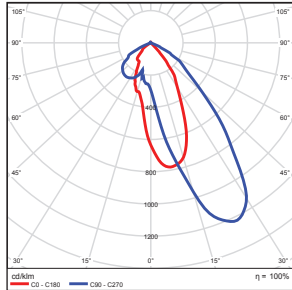

Photometric Data

BFD- Double Head Round

Zonal Lumen Summary

Zone	Lumens	% Luminaire
0-30	540.68	39.80
0-40	834.24	61.40
0-60	1247.96	91.80
60-80	104.99	7.70
70-80	23.00	1.70
90-120	0.22	0.00
90-180	5.42	0.40
0-180	1359.13	100.00

Total Luminaire Efficiency = 100.00%

Illuminance at a Distance

	Center Beam fc	Beam Width	
17.0ft	2.17 fc	6.8 ft	10.3 ft
34.0ft	0.54 fc	13.6 ft	20.5 ft
51.0ft	0.24 fc	20.5 ft	30.8 ft
68.0ft	0.14 fc	27.3 ft	41.1 ft
85.0ft	0.09 fc	34.1 ft	51.3 ft
102.0ft	0.06 fc	40.9 ft	61.6 ft