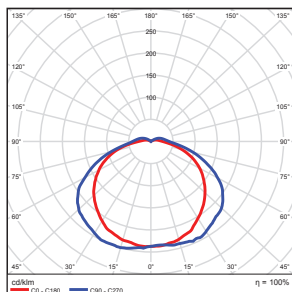

BWL- Bulkhead

Zonal Lumen Summary

Zone	Lumens	% Luminaire
0-30	164.56	21.20
0-40	278.65	35.90
0-60	532.60	68.50
60-80	174.03	22.40
70-80	68.71	8.80
90-120	34.68	4.50
90-180	35.43	4.60
0-180	777.12	100.00

Total Luminaire Efficiency = 100.00%

Illuminance at a Distance

	Center Beam fc	Beam Width	
17.0ft	0.69 fc	62.4 ft	81.3 ft
34.0ft	0.17 fc	124.8 ft	162.7 ft
51.0ft	0.08 fc	187.3 ft	244.0 ft
68.0ft	0.04 fc	249.7 ft	325.4 ft
85.0ft	0.03 fc	312.1 ft	406.7 ft
102.0ft	0.02 fc	374.5 ft	488.1 ft

■ Vert. Spread: 122.8°
■ Horiz. Spread: 134.6°