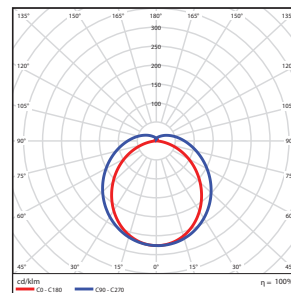

SPECIFICATIONS

Size	Length (L)	Width (W)	Height(H)
2 ft	24" (609mm)	3.25" (83mm)	3.31" (84mm)
4 ft	48" (1219mm)	3.25" (83mm)	3.31" (84mm)
8 ft	96" (2440mm)	3.25" (83mm)	3.31" (84mm)

MOUNTING / ACCESSORIES

*8-ft strip light requires two P10251 WG-CSL/48/WH

Step Down Driver

- P10182 BA-10031A-240-22 (347-480V to 277V Step Down Driver)

MOUNTINGS

PHOTOMETRICS CHART

FXCSL (2')- 20 Watt
DLC Premium

	Illuminance at a Distance	
	Center Beam fc	Beam Width
2.5ft	134 fc	6.8 ft 14.1 ft
5.0ft	33.6 fc	13.5 ft 28.2 ft
7.5ft	14.9 fc	20.3 ft 42.3 ft
10.0ft	8.40 fc	27.1 ft 56.4 ft
12.5ft	5.37 fc	33.9 ft 70.5 ft
15.0ft	3.73 fc	40.6 ft 84.6 ft

■ Vert. Spread: 107.1°
■ Horiz. Spread: 141.0°

FXCSL (4')- 25 Watt
DLC Premium

	Illuminance at a Distance	
	Center Beam fc	Beam Width
2.5ft	168 fc	6.8 ft 13.6 ft
5.0ft	42.1 fc	13.7 ft 27.2 ft
7.5ft	18.7 fc	20.5 ft 40.9 ft
10.0ft	10.5 fc	27.4 ft 54.5 ft
12.5ft	6.73 fc	34.2 ft 68.1 ft
15.0ft	4.68 fc	41.1 ft 81.7 ft

■ Vert. Spread: 107.7°
■ Horiz. Spread: 139.7°

FXCSL (8')- 35 Watt
DLC Premium

	Illuminance at a Distance	
	Center Beam fc	Beam Width
2.5ft	232 fc	6.8 ft 13.4 ft
5.0ft	58.1 fc	13.5 ft 26.9 ft
7.5ft	25.8 fc	20.3 ft 40.3 ft
10.0ft	14.5 fc	27.1 ft 53.7 ft
12.5ft	9.29 fc	33.9 ft 67.2 ft
15.0ft	6.45 fc	40.6 ft 80.6 ft