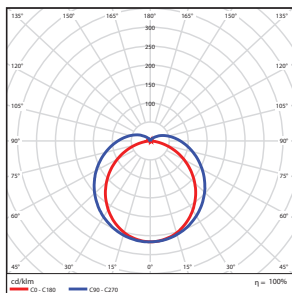

SPECIFICATIONS

Size	Length (L)	Width (W)	Height(H)
2 ft	24" (609mm)	3.25" (83mm)	3.31" (84mm)
4 ft	48" (1219mm)	3.25" (83mm)	3.31" (84mm)
8 ft	96" (2440mm)	3.25" (83mm)	3.31" (84mm)

MOUNTING / ACCESSORIES

*8-ft strip light requires two P10251 WG-CSL/48/WH

Step Down Driver

- P10182 BA-10031A-240-22 (347-480V to 277V Step Down Driver)

MOUNTINGS

PHOTOMETRICS CHART

FXCSL (2')- 20 Watt
DLC Premium

	Illuminance at a Distance	
	Center Beam fc	Beam Width
2.5ft	134 fc	6.8 ft 14.1 ft
5.0ft	33.6 fc	13.5 ft 28.2 ft
7.5ft	14.9 fc	20.3 ft 42.3 ft
10.0ft	8.40 fc	27.1 ft 56.4 ft
12.5ft	5.37 fc	33.9 ft 70.5 ft
15.0ft	3.73 fc	40.6 ft 84.6 ft

■ Vert. Spread: 107.1°
■ Horiz. Spread: 141.0°

FXCSL (4')- 25 Watt
DLC Premium

	Illuminance at a Distance	
	Center Beam fc	Beam Width
2.5ft	168 fc	6.8 ft 13.6 ft
5.0ft	42.1 fc	13.7 ft 27.2 ft
7.5ft	18.7 fc	20.5 ft 40.9 ft
10.0ft	10.5 fc	27.4 ft 54.5 ft
12.5ft	6.73 fc	34.2 ft 68.1 ft
15.0ft	4.68 fc	41.1 ft 81.7 ft

■ Vert. Spread: 107.7°
■ Horiz. Spread: 139.7°

FXCSL (8')- 35 Watt
DLC Premium

	Illuminance at a Distance	
	Center Beam fc	Beam Width
2.5ft	232 fc	6.8 ft 13.4 ft
5.0ft	58.1 fc	13.5 ft 26.9 ft
7.5ft	25.8 fc	20.3 ft 40.3 ft
10.0ft	14.5 fc	27.1 ft 53.7 ft
12.5ft	9.29 fc	33.9 ft 67.2 ft
15.0ft	6.45 fc	40.6 ft 80.6 ft