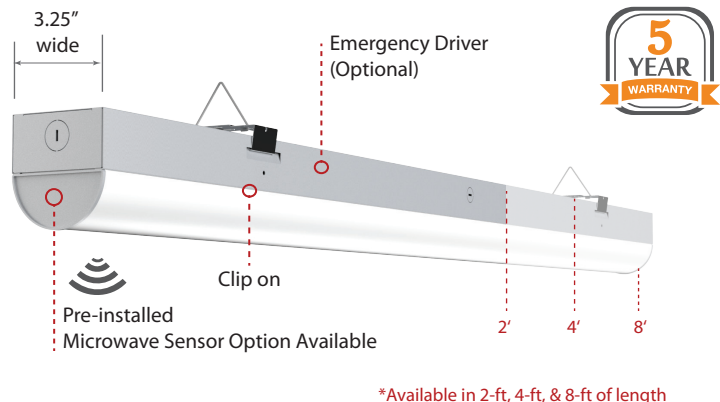

Project	
Schedule	Date
Notes	

DESCRIPTION

naturalLED[®] CSL provides the perfect solution for your lighting needs. The LED commercial strip light maximizes energy savings and is designed for multiple applications including new construction. This fixture can be used for warehouse, parking garages, stairwells, offices, hallways and many other applications in industrial and commercial. Types of installation include ceiling, wall, chain or cable mounting. Our commercial strip light is very versatile, efficient and is available up to 10,000 Lm, with option and availability for pre-installed Bi-level motion sensor.

*Available in 2-ft, 4-ft, & 8-ft of length

FEATURES

- DLC Premium
- Suitable for damp location
- Easy installation clip on
- Material: Steel and PC lens
- Available in 2', 4' or 8' length
- Microwave motion sensor available
- Input line voltage: 120-277V
- Input current: 0.17A
- Power Factor: >0.9
- Dimmable: 0-10V
- CRI: 80
- THD<20
- Surge protect level: 4KV
- Operating temperature: -22°F - 122°F

SPECIFICATIONS

Size	Length (L)	Width (W)	Height(H)
2 ft	24" (609mm)	3.25" (83mm)	3.31" (84mm)
4 ft	48" (1219mm)	3.25" (83mm)	3.31" (84mm)
8 ft	96" (2440mm)	3.25" (83mm)	3.31" (84mm)

MOUNTING / ACCESSORIES