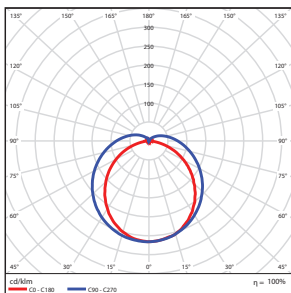

SPECIFICATIONS

Size	Length (L)	Width (W)	Height(H)
2 ft	24" (609mm)	3.25" (83mm)	3.31" (84mm)
4 ft	48" (1219mm)	3.25" (83mm)	3.31" (84mm)
8 ft	96" (2440mm)	3.25" (83mm)	3.31" (84mm)

MOUNTING / ACCESSORIES

*8-ft strip light requires two P10251 WG-CSL/48/WH

Step Down Driver

- P10182 BA-10031A-240-22 (347-480V to 277V Step Down Driver)

MOUNTINGS

PHOTOMETRICS CHART

FXCSL (2')- 20 Watt
DLC Premium

	Illuminance at a Distance	
	Center Beam fc	Beam Width
2.5ft	134 fc	6.8 ft 14.1 ft
5.0ft	33.6 fc	13.5 ft 28.2 ft
7.5ft	14.9 fc	20.3 ft 42.3 ft
10.0ft	8.40 fc	27.1 ft 56.4 ft
12.5ft	5.37 fc	33.9 ft 70.5 ft
15.0ft	3.73 fc	40.6 ft 84.6 ft

■ Vert. Spread: 107.1°
■ Horiz. Spread: 141.0°

FXCSL (4')- 25 Watt
DLC Premium

	Illuminance at a Distance	
	Center Beam fc	Beam Width
2.5ft	168 fc	6.8 ft 13.6 ft
5.0ft	42.1 fc	13.7 ft 27.2 ft
7.5ft	18.7 fc	20.5 ft 40.9 ft
10.0ft	10.5 fc	27.4 ft 54.5 ft
12.5ft	6.73 fc	34.2 ft 68.1 ft
15.0ft	4.68 fc	41.1 ft 81.7 ft

■ Vert. Spread: 107.7°
■ Horiz. Spread: 139.7°

FXCSL (8')- 35 Watt
DLC Premium

	Illuminance at a Distance	
	Center Beam fc	Beam Width
2.5ft	232 fc	6.8 ft 13.4 ft
5.0ft	58.1 fc	13.5 ft 26.9 ft
7.5ft	25.8 fc	20.3 ft 40.3 ft
10.0ft	14.5 fc	27.1 ft 53.7 ft
12.5ft	9.29 fc	33.9 ft 67.2 ft
15.0ft	6.45 fc	40.6 ft 80.6 ft