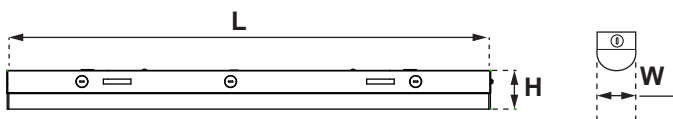

SPECIFICATIONS

Size	Length (L)	Width (W)	Height(H)
2 ft	24" (609mm)	3.25" (83mm)	3.31" (84mm)
4 ft	48" (1219mm)	3.25" (83mm)	3.31" (84mm)
8 ft	96" (2440mm)	3.25" (83mm)	3.31" (84mm)

MOUNTING / ACCESSORIES