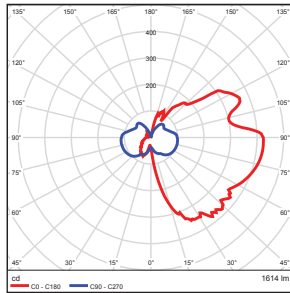

Ordering Information

Code	Description	CCT	Watt	Lumen	Equiv Wattage	Size	Beam Angle	Dim	Rated Hrs		
7018	LED-FXDAL23/12FR/830/NI	3000K	23	1,610	150	12-inch	Flood	Yes	50,000	•	•
7019	LED-FXDAL23/12FR/840/NI	4000K	23	1,610	150	12-inch	Flood	Yes	50,000	•	•
7020	LED-FXDAL23/24FR/830/NI	3000K	23	2,000	200	24-inch	Flood	Yes	50,000	•	•
7021	LED-FXDAL23/24FR/840/NI	4000K	23	2,000	200	24-inch	Flood	Yes	50,000	•	•

Accessories (available for purchase)

Pull Chain

P10077 SWCH-ZE109-NI
(Pull String Switch Nackle)

Switch

P10078 SWCH-ZE204A
(Toggle Switch)

Photometric Data

FXDAL23 / 12"