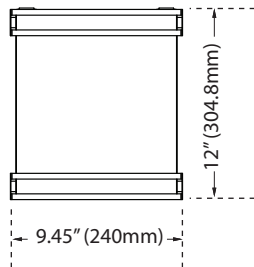

FXDAL23 / 24"

Zonal Lumen Summary

Zone	Lumens	% Luminaire
0-30	65.00	2.50
0-40	160.11	6.30
0-60	520.01	20.40
60-80	560.19	22.00
70-80	299.36	11.70
90-120	794.96	31.20
90-180	1153.34	45.20
0-180	2551.81	100.00

Total Luminaire Efficiency = 100.00%

Product Dimension

12-inch

Weight: 2.75-lbs

24-inch

Weight: 4.41-lbs

Package

12-inch

Package
(Master)

2

24-inch

Package
(Master)

2