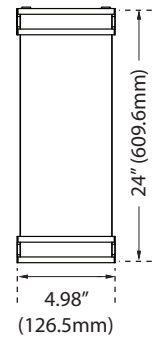

Total Luminaire Efficiency = 100.00%

Product Dimension

12-inch

Weight: 2.75-lbs

24-inch

Weight: 4.41-lbs

Package

12-inch

Package
(Master)

2

24-inch

Package
(Master)

2