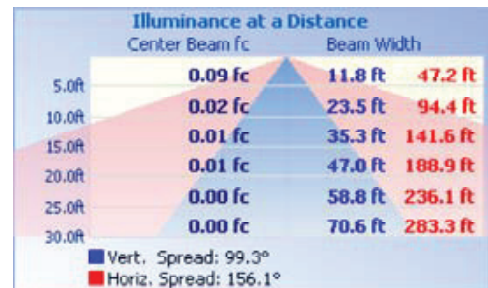

Zone	Lumens	% Luminaire
0-30	107.96	6.70
0-40	212.65	13.20
0-60	491.87	30.50
60-80	332.94	20.60
70-80	172.51	10.70
90-120	399.27	24.70
90-180	610.52	37.80
0-180	1613.77	100.00

Total Luminaire Efficiency = 100.00%

Total Luminaire Efficiency = 100.00%

Product Dimension

12-inch

Weight: 2.75-lbs

24-inch

Weight: 4.41-lbs

Package

12-inch