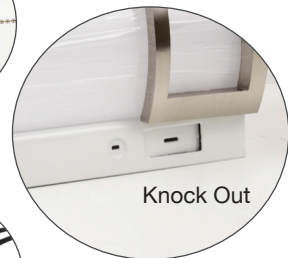

Optional Accessories (for 24” Fixture only)

▶ Pull Chain

▶ Toggle Switch

RETROFIT / SAVE ENERGY
Replace CFL and Incandescent light with LED

Incandescent and CFL → LED