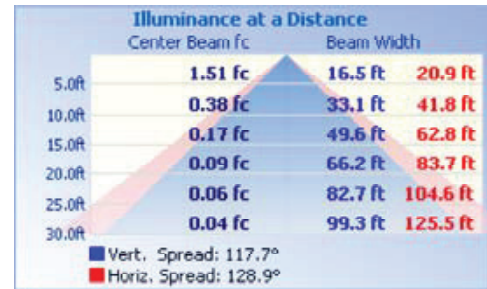

Optional Accessories (for 24” Fixture only)

▶ Pull Chain

▶ Toggle Switch

RETROFIT / SAVE ENERGY
 Replace CFL and Incandescent light with LED

Incandescent and CFL → LED

Ordering Information

Code	Description	CCT	Watt	Lumen	Equiv Wattage	Size	Beam Angle	Dim	Rated Hrs		
7018	LED-FXDAL23/12FR/830/NI	3000K	23	1,610	150	12-inch	Flood	Yes	50,000	•	•
7019	LED-FXDAL23/12FR/840/NI	4000K	23	1,610	150	12-inch	Flood	Yes	50,000	•	•
7020	LED-FXDAL23/24FR/830/NI	3000K	23	2,000	200	24-inch	Flood	Yes	50,000	•	•
7021	LED-FXDAL23/24FR/840/NI	4000K	23	2,000	200	24-inch	Flood	Yes	50,000	•	•

Zone	Lumens	% Luminaire
0-30	107.96	6.70
0-40	212.65	13.20
0-60	491.87	30.50
60-80	332.94	20.60
70-80	172.51	10.70
90-120	399.27	24.70
90-180	610.52	37.80
0-180	1613.77	100.00

Total Luminaire Efficiency = 100.00%