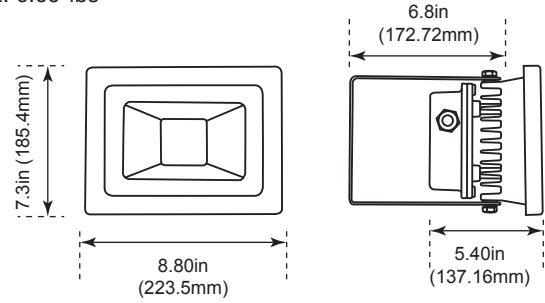

50 Watt

Weight: 6.66-lbs