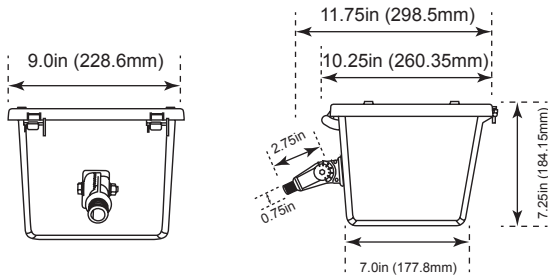

Total Luminaire Efficiency = 100.00%

Product Dimensions

28 Watt

Weight: 7.0-lbs

13 Watt

Weight: 1.89-lbs

28 Watt

Weight: 3.42-lbs