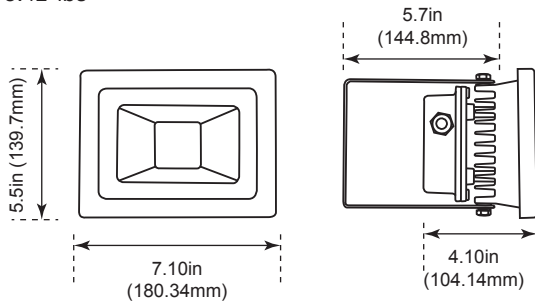

Total Luminaire Efficiency = 100.00%

Product Dimensions

28 Watt

Weight: 7.0-lbs

13 Watt

Weight: 1.89-lbs

28 Watt

Weight: 3.42-lbs