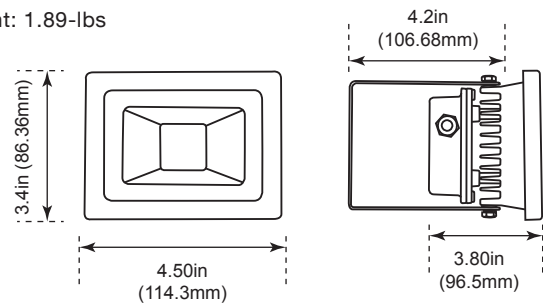

Total Luminaire Efficiency = 100.00%

Product Dimensions

28 Watt

Weight: 7.0-lbs

13 Watt

Weight: 1.89-lbs

28 Watt

Weight: 3.42-lbs