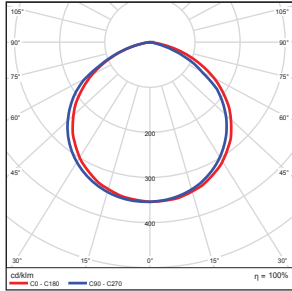

Photometric Data

29 Watt- KNC