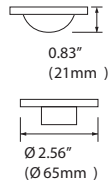

P10095 WG-HBL44/WH
Wireguard (16" x 44")

Battery

7332 BAEM8.4-60/MV-B
LED Emergency Backup Driver 120-277V

Aisle Lens

P10086	SEN-LOS-509-SFG	On-Off
P10088	SEN-LOD-500-SFG	Bi-level

Aisle G Lens					
Mounting Height	ft. (m)	10 (3.0)	20 (6.0)	30 (9.0)	40 (12.0)
Max. Coverage Length x Width	ft. (m)	30 x 3.3 (9.0 x 1)	60 x 6.5 (18.0 x 2)	90 x 10 (27.0 x 3)	120 x 13 (36.0 x 4)

Area Lens

P10087	SEN-LOS-509-SFC	On-Off
P10089	SEN-LOD-500-SFC	Bi-level

Area C Lens					
Mounting Height	ft. (m)	15 (4.5)	20 (6.0)	26 (8.0)	30 (9.0)
Max. Coverage Diameter	ft. (m)	45 (13.5)	60 (18.0)	78 (24.0)	90 (27.0)