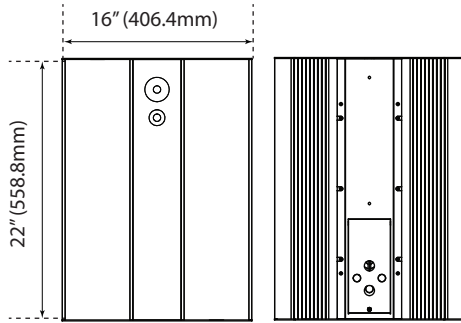

Total Luminaire Efficiency = 100.00%

300 Watt (480V) 16"x44"

Zonal Lumen Summary

Zone	Lumens	% Luminaire
0-30	11595.09	29.70
0-40	18623.63	47.80
0-60	31566.7	80.90
0-80	38307.98	98.20
70-80	2396.45	6.10
90-120	27.89	0.10
90-180	72.53	0.20
0-180	38999.23	100.00

Total Luminaire Efficiency = 100.00%

Product Dimensions

16"x22"

Weight: 6.61-lbs

16"x44"

Weight: 16.53-lbs

Package