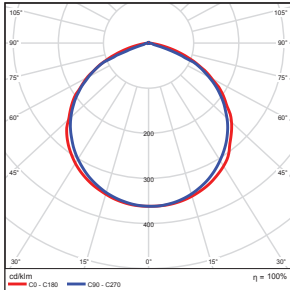

P10095 WG-HBL44/WH
Wireguard (16" x 44")

Battery

7332 BAEM8.4-60/MV-B
LED Emergency Backup Driver 120-277V

Aisle Lens

P10086	SEN-LOS-509-SFG	On-Off
P10088	SEN-LOD-500-SFG	Bi-level

Aisle G Lens					
Mounting Height	ft. (m)	10 (3.0)	20 (6.0)	30 (9.0)	40 (12.0)
Max. Coverage Length x Width	ft. (m)	30 x 3.3 (9.0 x 1)	60 x 6.5 (18.0 x 2)	90 x 10 (27.0 x 3)	120 x 13 (36.0 x 4)

Area Lens

P10087	SEN-LOS-509-SFC	On-Off
P10089	SEN-LOD-500-SFC	Bi-level

Area C Lens					
Mounting Height	ft. (m)	15 (4.5)	20 (6.0)	26 (8.0)	30 (9.0)
Max. Coverage Diameter	ft. (m)	45 (13.5)	60 (18.0)	78 (24.0)	90 (27.0)

Photometric Data

75 Watt-16"x22"

Zonal Lumen Summary

Zone	Lumens	% Luminaire
0-30	2788.45	28.40
0-40	4599.57	46.90
0-60	8171.78	83.30
60-80	1577.21	16.10
70-80	398.88	4.10
90-120	2.43	0.00
90-180	9.13	0.10
0-180	9814.3	100.00