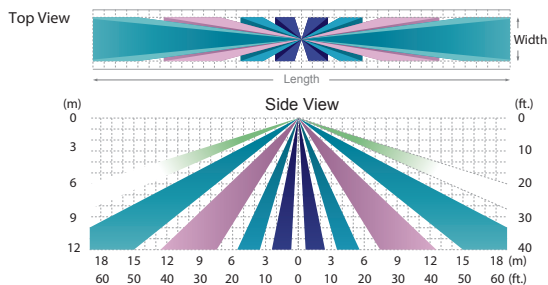

P10095 WG-HBL44/WH
Wireguard (16" x 44")

Battery

7332 BAEM8.4-60/MV-B
LED Emergency Backup Driver 120-277V

Aisle Lens

P10086	SEN-LOS-509-SFG	On-Off
P10088	SEN-LOD-500-SFG	Bi-level

Aisle G Lens					
Mounting Height	ft. (m)	10 (3.0)	20 (6.0)	30 (9.0)	40 (12.0)
Max. Coverage Length x Width	ft. (m)	30 x 3.3 (9.0 x 1)	60 x 6.5 (18.0 x 2)	90 x 10 (27.0 x 3)	120 x 13 (36.0 x 4)

Area Lens

P10087	SEN-LOS-509-SFC	On-Off
P10089	SEN-LOD-500-SFC	Bi-level

Area C Lens					
Mounting Height	ft. (m)	15 (4.5)	20 (6.0)	26 (8.0)	30 (9.0)
Max. Coverage Diameter	ft. (m)	45 (13.5)	60 (18.0)	78 (24.0)	90 (27.0)