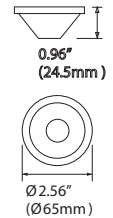

Accessories (available for purchase)

Yoke Mount

P10092 MT-YK-HBL22
(Yoke Mount 16"x22")

P10093 MT-YK-HBL44
(Yoke Mount 16"x44")

*Yoke mount can be used with existing 3/4 NPT rigid pole.

Wireguard

P10094 WG-HBL22/WH
Wireguard (16" x 22")

P10095 WG-HBL44/WH
Wireguard (16" x 44")

Battery

7332 BAEM8.4-60/MV-B
LED Emergency Backup Driver 120-277V

Aisle Lens

P10086	SEN-LOS-509-SFG	On-Off
P10088	SEN-LOD-500-SFG	Bi-level

Aisle G Lens					
Mounting Height	ft. (m)	10 (3.0)	20 (6.0)	30 (9.0)	40 (12.0)
Max. Coverage Length x Width	ft. (m)	30 x 3.3 (9.0 x 1)	60 x 6.5 (18.0 x 2)	90 x 10 (27.0 x 3)	120 x 13 (36.0 x 4)

Area Lens

P10087	SEN-LOS-509-SFC	On-Off
P10089	SEN-LOD-500-SFC	Bi-level

Area C Lens					
Mounting Height	ft. (m)	15 (4.5)	20 (6.0)	26 (8.0)	30 (9.0)
Max. Coverage Diameter	ft. (m)	45 (13.5)	60 (18.0)	78 (24.0)	90 (27.0)