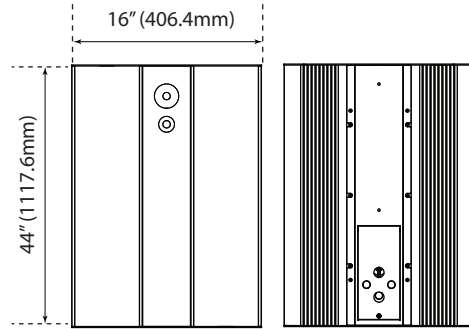

Total Luminaire Efficiency = 100.00%

Product Dimensions

16"x22"

Weight: 6.61-lbs

16"x44"

Weight: 16.53-lbs

Package