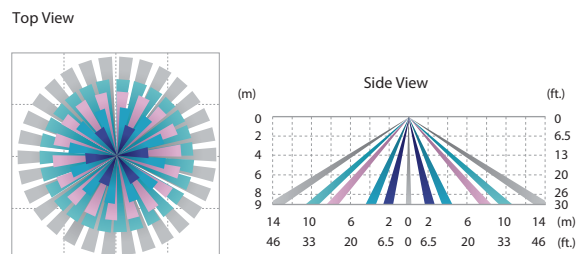

P10095 WG-HBL44/WH
Wireguard (16" x 44")

Battery

7332 BAEM8.4-60/MV-B
LED Emergency Backup Driver 120-277V

Aisle Lens

P10086	SEN-LOS-509-SFG	On-Off
P10088	SEN-LOD-500-SFG	Bi-level

Aisle G Lens					
Mounting Height	ft. (m)	10 (3.0)	20 (6.0)	30 (9.0)	40 (12.0)
Max. Coverage Length x Width	ft. (m)	30 x 3.3 (9.0 x 1)	60 x 6.5 (18.0 x 2)	90 x 10 (27.0 x 3)	120 x 13 (36.0 x 4)

Area Lens

P10087	SEN-LOS-509-SFC	On-Off
P10089	SEN-LOD-500-SFC	Bi-level

Area C Lens					
Mounting Height	ft. (m)	15 (4.5)	20 (6.0)	26 (8.0)	30 (9.0)
Max. Coverage Diameter	ft. (m)	45 (13.5)	60 (18.0)	78 (24.0)	90 (27.0)