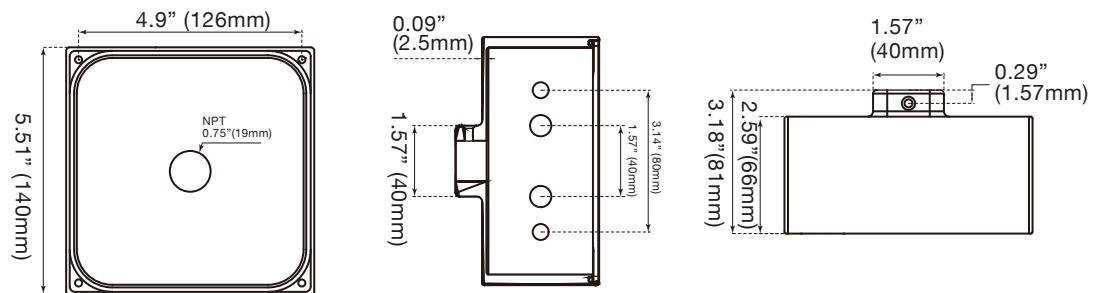

Total Luminaire Efficiency = 100.00%

Mounting Dimensions

Slip Fitter -SF

Swivel Bracket -SB

6" Extruded Arm

Dual Pendant Box

Mounting Dimensions

Yoke - 9"

Yoke - 15"

Product Dimensions

29W~100W

29W: 6.75-lbs
50W: 7.07-lbs
75W: 7.40-lbs
100W: 7.76-lbs

180W

Weight: 21.56-lbs

240W

Weight: 22-lbs