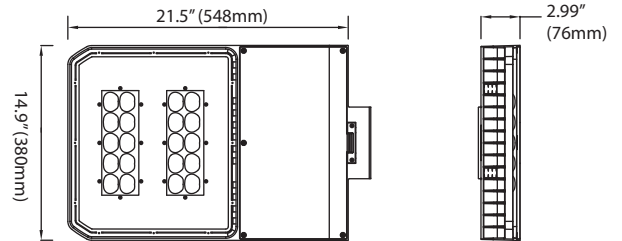

Yoke - 15"

Product Dimensions

29W~100W

29W: 6.75-lbs
50W: 7.07-lbs
75W: 7.40-lbs
100W: 7.76-lbs

180W

Weight: 21.56-lbs

240W

Weight: 22-lbs