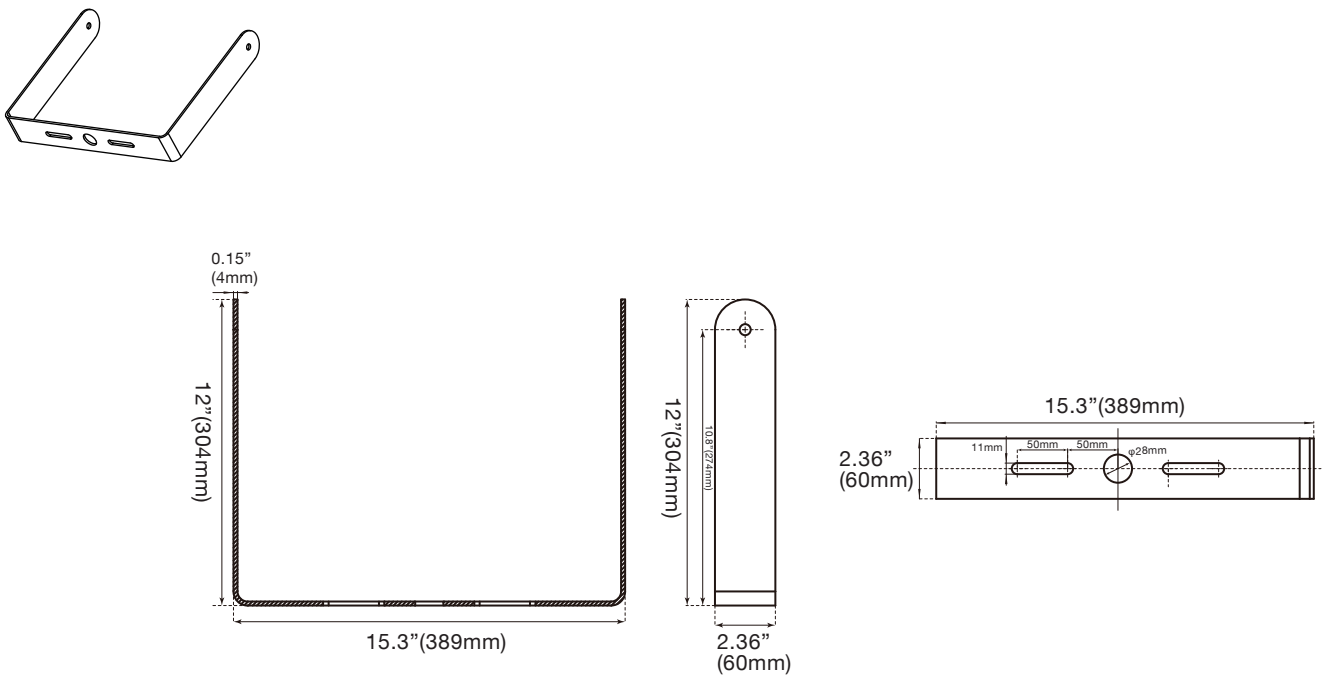

Total Luminaire Efficiency = 100.00%

Mounting Dimensions

Slip Fitter -SF

Swivel Bracket -SB

6" Extruded Arm

Dual Pendant Box

Mounting Dimensions

Yoke - 9"

Yoke - 15"

Product Dimensions

29W~100W

29W: 6.75-lbs
50W: 7.07-lbs
75W: 7.40-lbs
100W: 7.76-lbs

180W

Weight: 21.56-lbs

240W

Weight: 22-lbs