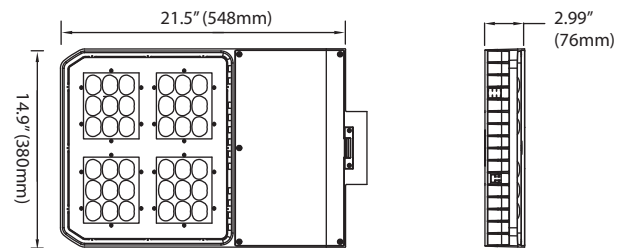

360W

Weight: 25.44-lbs