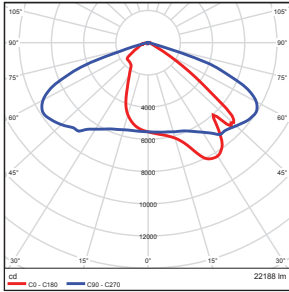

Photometric Data

360 Watt - Type 3