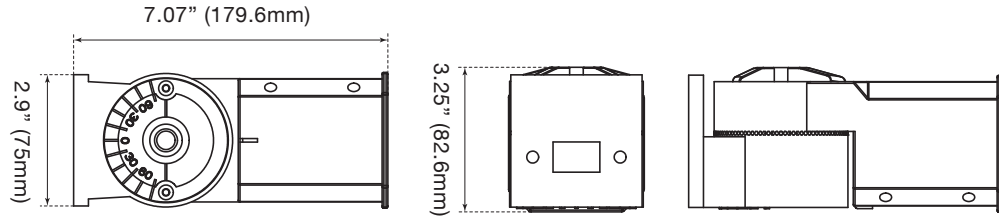

Total Luminaire Efficiency = 100.00%

Mounting Dimensions

Slip Fitter -SF

Swivel Bracket -SB

6" Extruded Arm

Dual Pendant Box

Mounting Dimensions

Yoke - 9"