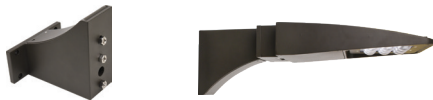

6" Extruded Arm - EA6

Code	Model	Description
P10105	MT-SAL/EA6/DB	6" Extruded Arm for D. Bronze
P10106	MT-SAL/EA6/WH	6" Extruded Arm for White