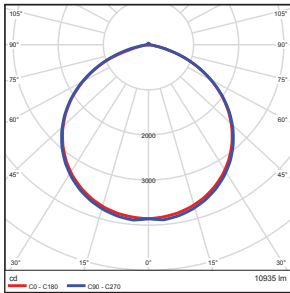

Total Luminaire Efficiency = 100.00%

Illuminance at a Distance

| | Center Beam fc | Beam Width | |
|--------|----------------|------------|---------|
| 5.0ft | 88.0 fc | 15.0 ft | 15.1 ft |
| 10.0ft | 22.0 fc | 30.0 ft | 30.1 ft |
| 15.0ft | 9.77 fc | 44.9 ft | 45.2 ft |
| 20.0ft | 5.50 fc | 59.9 ft | 60.2 ft |
| 25.0ft | 3.52 fc | 74.9 ft | 75.3 ft |
| 30.0ft | 2.44 fc | 89.9 ft | 90.3 ft |

Total Luminaire Efficiency = 100.00%

75Watt- Type 5

Zonal Lumen Summary

| Zone | Lumens | % Luminaire |
|--------|---------|-------------|
| 0-30 | 2381.12 | 27.50 |
| 0-40 | 3929.47 | 45.40 |
| 0-60 | 6997.31 | 80.80 |
| 60-80 | 1499.67 | 17.30 |
| 70-80 | 462.55 | 5.30 |
| 90-120 | 38.92 | 0.40 |
| 90-130 | 53.67 | 0.60 |
| 90-180 | 101.05 | 1.20 |
| 0-180 | 8657.41 | 100.20 |

Total Luminaire Efficiency = 100.00%

100Watt- Type 3

Zonal Lumen Summary

| Zone | Lumens | % Luminaire |
|--------|----------|-------------|
| 0-30 | 2578.11 | 22.30 |
| 0-40 | 4497.16 | 38.90 |
| 0-60 | 9183.28 | 79.50 |
| 60-80 | 2270.09 | 19.70 |
| 70-80 | 540.29 | 4.70 |
| 90-120 | 5.17 | 0.00 |
| 90-130 | 6.81 | 0.10 |
| 90-180 | 11.90 | 0.10 |
| 0-180 | 11547.83 | 100.00 |

Total Luminaire Efficiency = 100.00%

100Watt- Type 5

Zonal Lumen Summary

| Zone | Lumens | % Luminaire |
|--------|----------|-------------|
| 0-30 | 3035.57 | 27.70 |
| 0-40 | 5004.85 | 45.70 |
| 0-60 | 8883.69 | 81.10 |
| 60-80 | 1863.68 | 17.00 |
| 70-80 | 568.50 | 5.20 |
| 90-120 | 49.07 | 0.40 |
| 90-130 | 67.71 | 0.60 |
| 90-180 | 127.76 | 1.20 |
| 0-180 | 10949.69 | 100.00 |