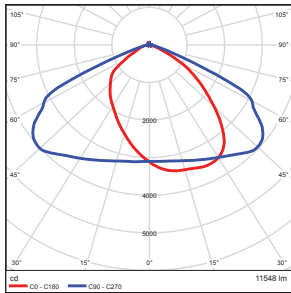

240 Watt- Type 3