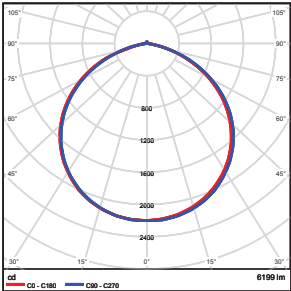

50Watt- Type 5

Zonal Lumen Summary

Zone	Lumens	% Luminaire
0-30	1727.63	27.80
0-40	2844.27	45.80
0-60	5038.66	81.20
60-80	1054.29	17.00
70-80	322.59	5.20
90-120	27.86	0.40
90-180	72.57	1.20
0-180	6207.47	100.00

Total Luminaire Efficiency = 100.00%

Illuminance at a Distance

	Center Beam fc	Beam Width	
5.0ft	88.0 fc	15.0 ft	15.1 ft
10.0ft	22.0 fc	30.0 ft	30.1 ft
15.0ft	9.77 fc	44.9 ft	45.2 ft
20.0ft	5.50 fc	59.9 ft	60.2 ft
25.0ft	3.52 fc	74.9 ft	75.3 ft
30.0ft	2.44 fc	89.9 ft	90.3 ft

■ Vert. Spread: 112.6°
■ Horiz. Spread: 112.8°