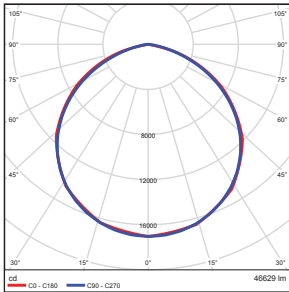

Total Luminaire Efficiency = 100.00%

Photometric Data

360 Watt - Type 3

Zonal Lumen Summary

| Zone | Lumens | % Luminaire |
|--------|----------|-------------|
| 0-30 | 4767.93 | 21.50 |
| 0-40 | 8532.86 | 38.50 |
| 0-60 | 17764.15 | 80.10 |
| 60-80 | 4310.05 | 19.40 |
| 70-80 | 922.31 | 4.20 |
| 90-120 | 14.29 | 0.10 |
| 90-130 | 22.73 | 0.10 |
| 90-180 | 43.44 | 0.20 |
| 0-180 | 22188.46 | 100.00 |

Total Luminaire Efficiency = 100.00%

360 Watt - Type 5

Zonal Lumen Summary

| Zone | Lumens | % Luminaire |
|--------|----------|-------------|
| 0-30 | 13251.89 | 28.40 |
| 0-40 | 21794.53 | 46.80 |
| 0-60 | 38466.48 | 82.50 |
| 60-80 | 7972.82 | 17.10 |
| 70-80 | 2444.72 | 5.20 |
| 90-120 | 0.00 | 0.00 |
| 90-130 | 0.00 | 0.00 |
| 90-180 | 0.00 | 0.00 |
| 0-180 | 46614.58 | 100.00 |