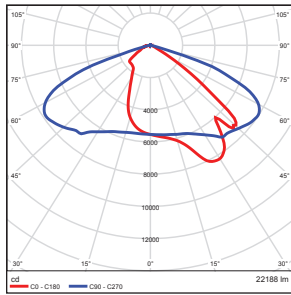

Total Luminaire Efficiency = 100.00%

Illuminance at a Distance

| | Center Beam fc | Beam Width | |
|--------|----------------|------------|---------|
| 5.0ft | 88.0 fc | 15.0 ft | 15.1 ft |
| 10.0ft | 22.0 fc | 30.0 ft | 30.1 ft |
| 15.0ft | 9.77 fc | 44.9 ft | 45.2 ft |
| 20.0ft | 5.50 fc | 59.9 ft | 60.2 ft |
| 25.0ft | 3.52 fc | 74.9 ft | 75.3 ft |
| 30.0ft | 2.44 fc | 89.9 ft | 90.3 ft |

Total Luminaire Efficiency = 100.00%

100Watt- Type 5

Zonal Lumen Summary

| Zone | Lumens | % Luminaire |
|--------|----------|-------------|
| 0-30 | 3035.57 | 27.70 |
| 0-40 | 5004.85 | 45.70 |
| 0-60 | 8883.69 | 81.10 |
| 60-80 | 1863.68 | 17.00 |
| 70-80 | 568.50 | 5.20 |
| 90-120 | 49.07 | 0.40 |
| 90-130 | 67.71 | 0.60 |
| 90-180 | 127.76 | 1.20 |
| 0-180 | 10949.69 | 100.00 |

Total Luminaire Efficiency = 100.00%

Photometric Data

180 Watt- Type 3

Zonal Lumen Summary

| Zone | Lumens | % Luminaire |
|--------|----------|-------------|
| 0-30 | 4767.93 | 21.50 |
| 0-40 | 8532.86 | 38.50 |
| 0-60 | 17764.15 | 80.10 |
| 60-80 | 4310.05 | 19.40 |
| 70-80 | 922.31 | 4.20 |
| 90-120 | 14.29 | 0.10 |
| 90-130 | 22.73 | 0.10 |
| 90-180 | 43.44 | 0.20 |
| 0-180 | 22188.46 | 100.00 |