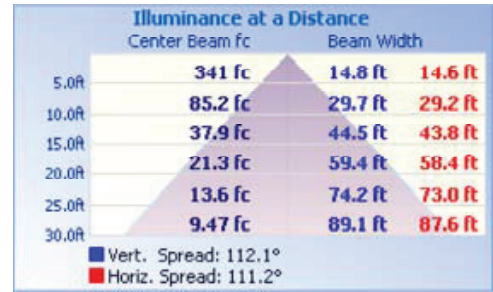

Zonal Lumen Summary

Zone	Lumens	% Luminaire
0-30	6625.12	28.40
0-40	10895.7	6.70
0-60	19240.86	82.40
60-80	4019.51	17.20
70-80	1238.83	5.30
90-120	0.00	0.00
90-130	0.00	0.00
90-180	0.00	0.00
0-180	23353.2	100.00

Total Luminaire Efficiency = 100.00%