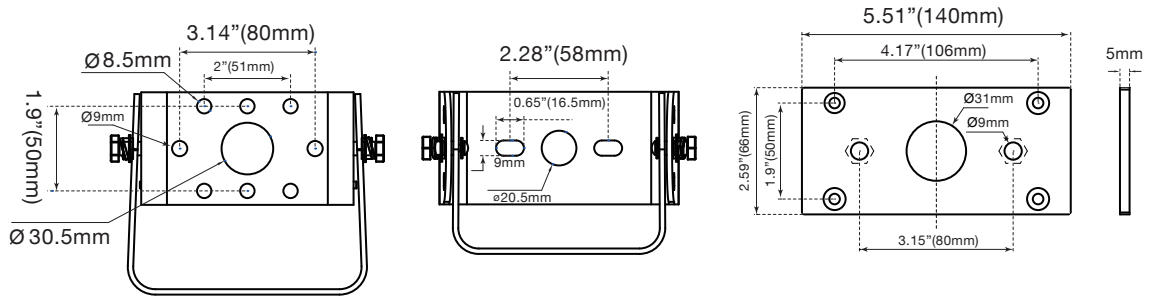

Total Luminaire Efficiency = 100.00%

Mounting Dimensions

Slip Fitter -SF

Swivel Bracket -SB

6" Extruded Arm

Dual Pendant Box

Mounting Dimensions

Yoke - 9"