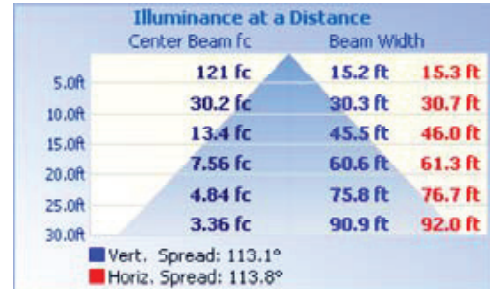

Zonal Lumen Summary

Zone	Lumens	% Luminaire
0-30	2381.12	27.50
0-40	3929.47	45.40
0-60	6997.31	80.80
60-80	1499.67	17.30
70-80	462.55	5.30
90-120	38.92	0.40
90-130	53.67	0.60
90-180	101.05	1.20
0-180	8657.41	100.20

Total Luminaire Efficiency = 100.00%