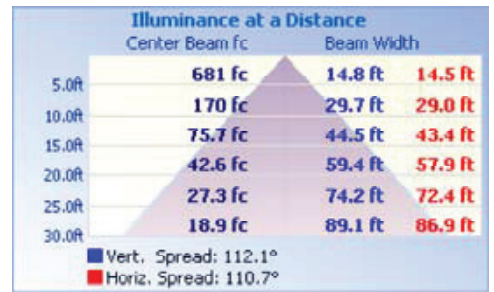

Zonal Lumen Summary

Zone	Lumens	% Luminaire
0-30	13251.89	28.40
0-40	21794.53	46.80
0-60	38466.48	82.50
60-80	7972.82	17.10
70-80	2444.72	5.20
90-120	0.00	0.00
90-130	0.00	0.00
90-180	0.00	0.00
0-180	46614.58	100.00

Total Luminaire Efficiency = 100.00%