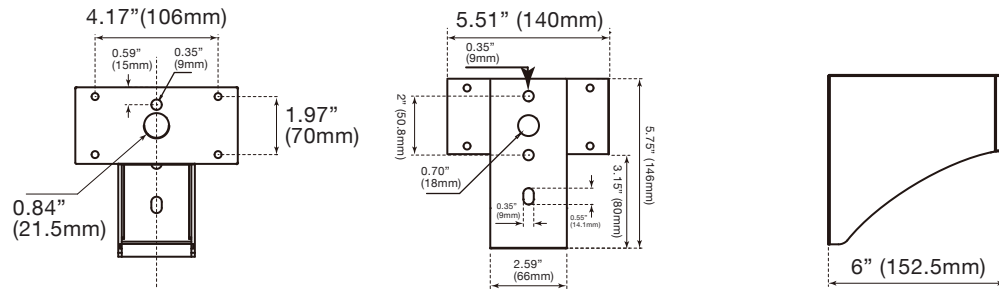

Total Luminaire Efficiency = 100.00%

Mounting Dimensions

Slip Fitter -SF

Swivel Bracket -SB

6" Extruded Arm

Dual Pendant Box

Mounting Dimensions

Yoke - 9"