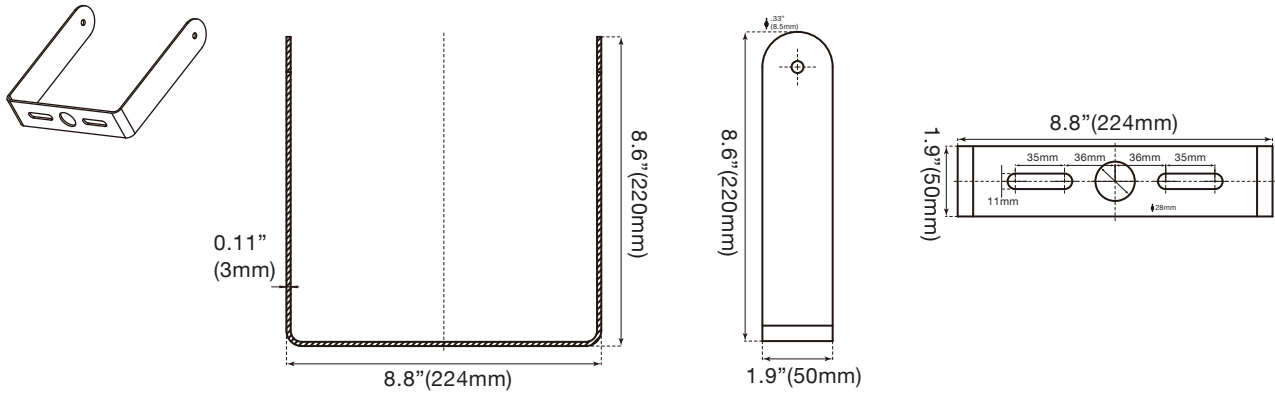

Total Luminaire Efficiency = 100.00%

Mounting Dimensions

Slip Fitter -SF

Swivel Bracket -SB

6" Extruded Arm

Dual Pendant Box

Mounting Dimensions

Yoke - 9"