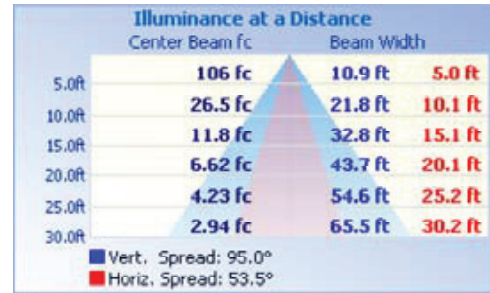

Zonal Lumen Summary

Zone	Lumens	% Luminaire
0-30	2063.73	23.60
0-40	3428.37	39.20
0-60	6762.27	77.40
60-80	1900.34	21.70
70-80	521.62	6.00
90-120	4.12	0.00
90-180	9.14	0.10
0-180	8738.13	100.00

Total Luminaire Efficiency = 100.00%