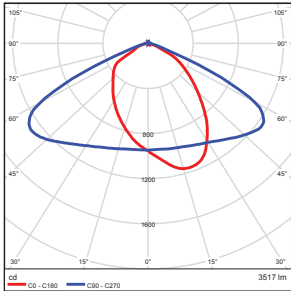

Photometric Data

29Watt- Type 3

Zonal Lumen Summary

Zone	Lumens	% Luminaire
0-30	808.02	23.00
0-40	1380.33	39.20
0-60	2748.99	78.20
60-80	736.38	20.90
70-80	172.54	4.90
90-120	1.71	0.00
90-180	3.73	0.10
0-180	3517.00	100.00

Total Luminaire Efficiency = 100.00%

Illuminance at a Distance

	Center Beam fc	Beam Width	
5.0ft	38.0 fc	8.5 ft	3.0 ft
10.0ft	9.50 fc	16.9 ft	6.1 ft
15.0ft	4.22 fc	25.4 ft	9.1 ft
20.0ft	2.37 fc	33.9 ft	12.2 ft
25.0ft	1.52 fc	42.3 ft	15.2 ft
30.0ft	1.06 fc	50.8 ft	18.2 ft

■ Vert. Spread: 80.5°
■ Horiz. Spread: 33.6°