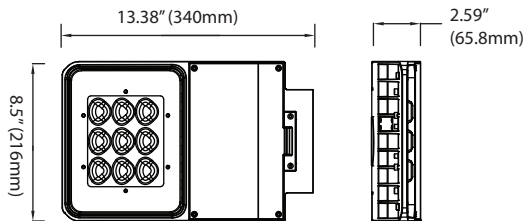

Product Dimensions

29W~100W

29W: 6.75-lbs
50W: 7.07-lbs
75W: 7.40-lbs
100W: 7.76-lbs