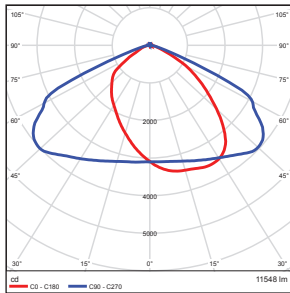

100Watt- Type 3