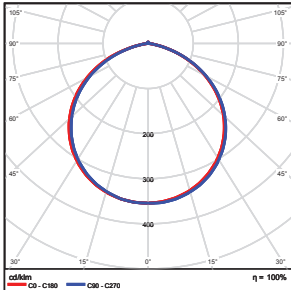

29Watt- Type 5

Zonal Lumen Summary

Zone	Lumens	% Luminaire
0-30	991.92	27.80
0-40	1633.2	45.80
0-60	2893.88	81.10
60-80	612.77	17.20
70-80	190.06	5.30
90-120	16.13	0.50
90-180	41.88	1.20
0-180	3573.19	100.20

Total Luminaire Efficiency = 100.00%

Illuminance at a Distance

	Center Beam fc	Beam Width	
5.0ft	50.5 fc	15.1 ft	14.9 ft
10.0ft	12.6 fc	30.2 ft	29.9 ft
15.0ft	5.62 fc	45.4 ft	44.8 ft
20.0ft	3.16 fc	60.5 ft	59.8 ft
25.0ft	2.02 fc	75.6 ft	74.7 ft
30.0ft	1.40 fc	90.7 ft	89.7 ft

■ Vert. Spread: 113.0°
■ Horiz. Spread: 112.4°