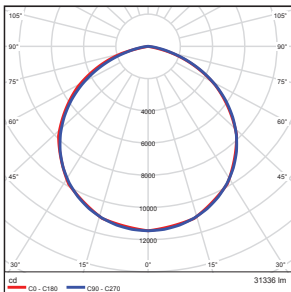

240 Watt- Type 5