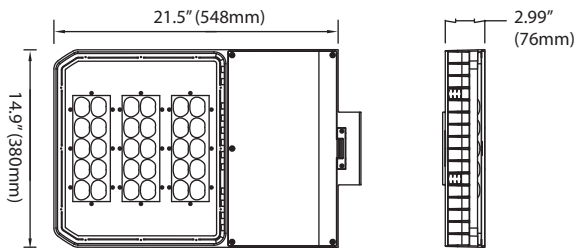

Yoke - 15"

Product Dimensions

29W~100W

29W: 6.75-lbs
50W: 7.07-lbs
75W: 7.40-lbs
100W: 7.76-lbs

180W

Weight: 21.56-lbs

240W

Weight: 22-lbs