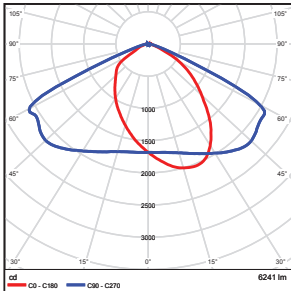

50Watt- Type 3

Zonal Lumen Summary

Zone	Lumens	% Luminaire
0-30	1426.12	22.90
0-40	2457.64	39.40
0-60	4955.73	79.40
60-80	1236.3	19.80
70-80	281.74	4.50
90-120	2.74	0.00
90-180	6.39	0.10
0-180	6240.69	100.00

Total Luminaire Efficiency = 100.00%

Illuminance at a Distance

	Center Beam fc	Beam Width	
5.0ft	67.3 fc	9.8 ft	4.7 ft
10.0ft	16.8 fc	19.6 ft	9.4 ft
15.0ft	7.48 fc	29.3 ft	14.1 ft
20.0ft	4.21 fc	39.1 ft	18.8 ft
25.0ft	2.69 fc	48.9 ft	23.5 ft
30.0ft	1.87 fc	58.7 ft	28.2 ft

■ Vert. Spread: 80.7°
■ Horiz. Spread: 50.3°