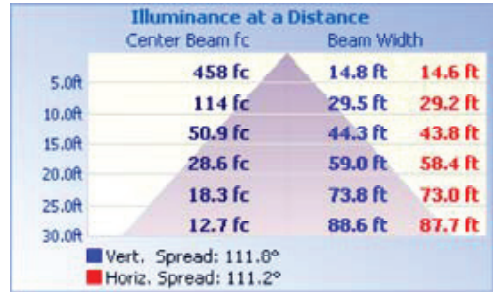

Zonal Lumen Summary

Zone	Lumens	% Luminaire
0-30	8905.68	28.40
0-40	14645.84	46.80
0-60	25848.36	82.50
60-80	5354.7	17.10
70-80	1639.24	5.20
90-120	0.00	0.00
90-130	0.00	0.00
90-180	0.00	0.00
0-180	31325.59	100.00

Total Luminaire Efficiency = 100.00%