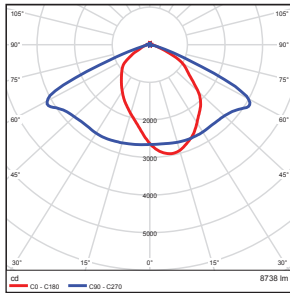

Total Luminaire Efficiency = 100.00%

Illuminance at a Distance

| | Center Beam fc | Beam Width | |
|--------|----------------|------------|---------|
| 5.0ft | 50.5 fc | 15.1 ft | 14.9 ft |
| 10.0ft | 12.6 fc | 30.2 ft | 29.9 ft |
| 15.0ft | 5.62 fc | 45.4 ft | 44.8 ft |
| 20.0ft | 3.16 fc | 60.5 ft | 59.8 ft |
| 25.0ft | 2.02 fc | 75.6 ft | 74.7 ft |
| 30.0ft | 1.40 fc | 90.7 ft | 89.7 ft |

Total Luminaire Efficiency = 100.00%

Illuminance at a Distance

| | Center Beam fc | Beam Width | |
|--------|----------------|------------|---------|
| 5.0ft | 67.3 fc | 9.8 ft | 4.7 ft |
| 10.0ft | 16.8 fc | 19.6 ft | 9.4 ft |
| 15.0ft | 7.48 fc | 29.3 ft | 14.1 ft |
| 20.0ft | 4.21 fc | 39.1 ft | 18.8 ft |
| 25.0ft | 2.69 fc | 48.9 ft | 23.5 ft |
| 30.0ft | 1.87 fc | 58.7 ft | 28.2 ft |

Total Luminaire Efficiency = 100.00%

Illuminance at a Distance

| | Center Beam fc | Beam Width | |
|--------|----------------|------------|---------|
| 5.0ft | 88.0 fc | 15.0 ft | 15.1 ft |
| 10.0ft | 22.0 fc | 30.0 ft | 30.1 ft |
| 15.0ft | 9.77 fc | 44.9 ft | 45.2 ft |
| 20.0ft | 5.50 fc | 59.9 ft | 60.2 ft |
| 25.0ft | 3.52 fc | 74.9 ft | 75.3 ft |
| 30.0ft | 2.44 fc | 89.9 ft | 90.3 ft |

■ Vert. Spread: 112.6°
■ Horiz. Spread: 112.8°

Photometric Data

75Watt- Type 3

Zonal Lumen Summary

| Zone | Lumens | % Luminaire |
|--------|---------|-------------|
| 0-30 | 2063.73 | 23.60 |
| 0-40 | 3428.37 | 39.20 |
| 0-60 | 6762.27 | 77.40 |
| 60-80 | 1900.34 | 21.70 |
| 70-80 | 521.62 | 6.00 |
| 90-120 | 4.12 | 0.00 |
| 90-180 | 9.14 | 0.10 |
| 0-180 | 8738.13 | 100.00 |