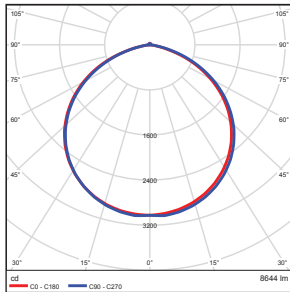

75Watt- Type 5