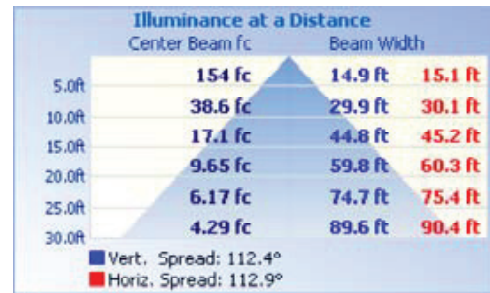

Zonal Lumen Summary

Zone	Lumens	% Luminaire
0-30	3035.57	27.70
0-40	5004.85	45.70
0-60	8883.69	81.10
60-80	1863.68	17.00
70-80	568.50	5.20
90-120	49.07	0.40
90-130	67.71	0.60
90-180	127.76	1.20
0-180	10949.69	100.00

Total Luminaire Efficiency = 100.00%