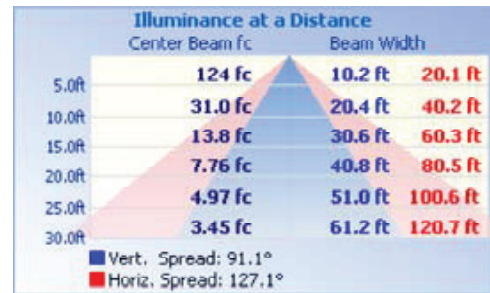

Zonal Lumen Summary

Zone	Lumens	% Luminaire
0-30	2578.11	22.30
0-40	4497.16	38.90
0-60	9183.28	79.50
60-80	2270.09	19.70
70-80	540.29	4.70
90-120	5.17	0.00
90-130	6.81	0.10
90-180	11.90	0.10
0-180	11547.83	100.00

Total Luminaire Efficiency = 100.00%