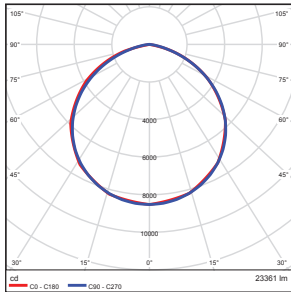

180 Watt- Type 5