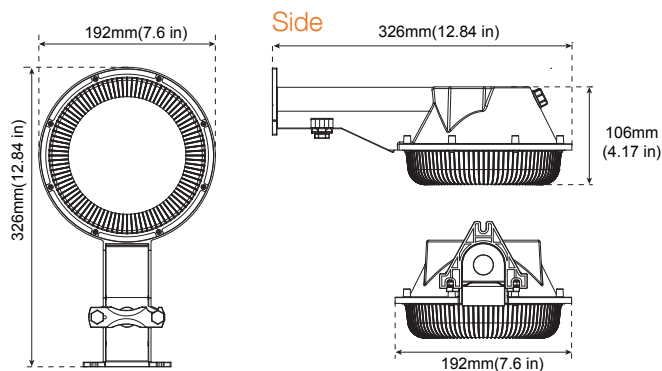

FEATURES

- DLC standard
- IP65 Rated
- ETL Listed
- Built-in Photocell
- Material: Polycarbonate
- Optional: 16" extension arm
- Net Weight: 1.5-lbs
- Input line voltage: 120-277V
- Power Factor: >0.9
- CRI:80
- Input Current (A): 0.22
- Surge protect level: 1KV
- Voltage Frequency: 50/60Hz
- Operating temperature: -22°F-131°F
- 50,000 hours rated average life

MOUNTING / ACCESSORIES

SOLD SEPARATELY

Extension Arm

- P10054 MT-DEA16

Dusk to Dawn 16" Extension Arm Pole

SPECIFICATIONS

25 Watt

Weight: 1.50-lbs

PHOTOMETRICS CHART

25 Watt

DLC Standard

Illuminance at a Distance

Center Beam fc	Beam Width	
5.0ft	40.0 ft	10.1 ft
10.0ft	10.0 ft	20.1 ft
15.0ft	4.45 ft	30.2 ft
20.0ft	2.50 ft	40.3 ft
25.0ft	1.60 ft	50.3 ft
30.0ft	1.11 ft	60.4 ft