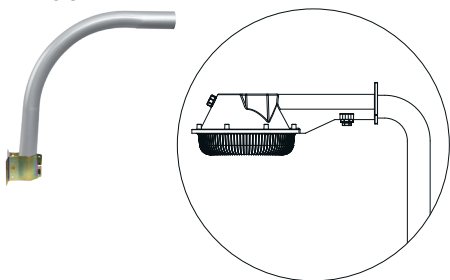

FEATURES

- DLC standard
- IP65 Rated
- ETL Listed
- Built-in Photocell
- Material: Polycarbonate
- Optional: 16" extension arm
- Net Weight: 1.5-lbs
- Input line voltage: 120-277V
- Power Factor: >0.9
- CRI:80
- Input Current (A): 0.22
- Surge protect level: 1KV
- Voltage Frequency: 50/60Hz
- Operating temperature: -22°F-131°F
- 50,000 hours rated average life

ORDERING

*P= Premium DLC / *S = Standard DLC

Watts (W)	Ordering Code	Description	Color Temp (K)	Lumens (lm)	CRI	Beam Angle	Rated Hrs	IP65 Rated	ETL	DLC (S/P)
25	7790	LED-FXSECS25/40K	4000K	2,250	80	100°	50,000	•	•	S

MOUNTING / ACCESSORIES

SOLD SEPARATELY

Extension Arm

- P10054 MT-DEA16

Dusk to Dawn 16" Extension Arm Pole

SPECIFICATIONS

25 Watt

Weight: 1.50-lbs