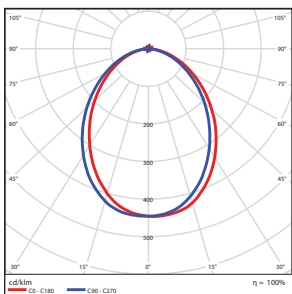

ORDERING

*P= Premium DLC / *S = Standard DLC

Watts (W)	Ordering Code	Description	Color Temp (K)	Lumens (lm)	CRI	Beam Angle	Rated Hrs	IP65 Rated	ETL	DLC (S/P)
25	7790	LED-FXSECS25/40K	4000K	2,250	80	100°	50,000	•	•	S

PHOTOMETRICS CHART

25 Watt

DLC Standard

Illuminance at a Distance

Center Beam fc	Beam Width	
5.0ft	40.0 ft	10.1 ft
10.0ft	10.0 ft	20.1 ft
15.0ft	4.45 ft	30.2 ft
20.0ft	2.50 ft	40.3 ft
25.0ft	1.60 ft	50.3 ft
30.0ft	1.11 ft	60.4 ft